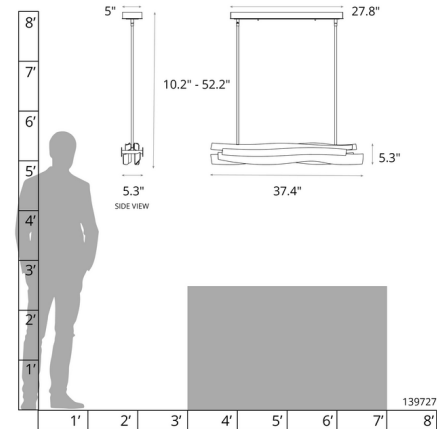

Description

The Landscape Linear Pendant produces light that resembles glowing magma. Bands of red hot steel are curved and placed against each other with light peeking out. Available with Standard, Short and Long length options. Canopy: 27.8 inch x 5 inch rectangle. Slope ceiling adaptable one way to 45 degrees. Double down-rod fixtures can be used in one direction only. The two down-rods must remain the same length. The fixtures will run parallel or along the slope, but not perpendicular or up the slope. Lifetime Limited Warranty when installed in residential setting. Handcrafted to order by skilled artisans in Vermont, USA.

Specifications

COLOR	N/A
BODY FINISH	Dark Smoke
WATTAGE	28W
DIMMER	Low Voltage Electronic
DIMENSIONS	37.4"L x 5.3"W x 5.3"H
INTEGRATED LED MODULE	1 x LED/28W/120-277V LED
COUNTRY OF ORIGIN	United States

Technical Information

PRODUCT DIMENSIONS	Min/Max Adjustable Overall Height: 10.2"-52.2"
COLOR RENDERING	90 CRI
LAMP COLOR	3000K
LUMENS/WATT	33.57
LUMINOUS FLUX	940 lumens

Shown in dark smoke

CLICK TO VIEW PRODUCT