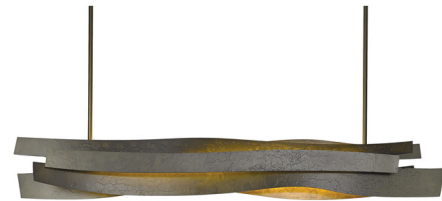

Description

The Landscape Linear Pendant produces light that resembles glowing magma. Bands of red hot steel are curved and placed against each other with light peeking out. Available with Standard, Short and Long length options. Canopy: 27.8 inch x 5 inch rectangle. Slope ceiling adaptable one way to 45 degrees. Double down-rod fixtures can be used in one direction only. The two down-rods must remain the same length. The fixtures will run parallel or along the slope, but not perpendicular or up the slope. Lifetime Limited Warranty when installed in residential setting. Handcrafted to order by skilled artisans in Vermont, USA.

Specifications

COLOR	N/A
BODY FINISH	Dark Smoke
WATTAGE	28W
DIMMER	Low Voltage Electronic
DIMENSIONS	37.4"L x 5.3"W x 5.3"H
INTEGRATED LED MODULE	1 x LED/28W/120-277V LED
COUNTRY OF ORIGIN	United States

Technical Information

PRODUCT DIMENSIONS	Min/Max Adjustable Overall Height: 10.2"-52.2"
COLOR RENDERING	90 CRI
LAMP COLOR	3000K
LUMENS/WATT	33.57
LUMINOUS FLUX	940 lumens

Shown in dark smoke

CLICK TO VIEW PRODUCT