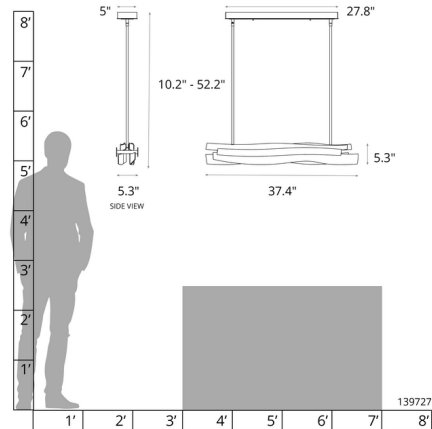

Description

The Landscape Linear Pendant produces light that resembles glowing magma. Bands of red hot steel are curved and placed against each other with light peeking out. Available with Standard, Short and Long length options. Canopy: 27.8 inch x 5 inch rectangle. Slope ceiling adaptable one way to 45 degrees. Double down-rod fixtures can be used in one direction only. The two down-rods must remain the same length. The fixtures will run parallel or along the slope, but not perpendicular or up the slope. Lifetime Limited Warranty when installed in residential setting. Handcrafted to order by skilled artisans in Vermont, USA.

Specifications

COLOR	N/A
BODY FINISH	Dark Smoke
WATTAGE	28W
DIMMER	Low Voltage Electronic
DIMENSIONS	37.4"L x 5.3"W x 5.3"H
INTEGRATED LED MODULE	1 x LED/28W/120-277V LED
COUNTRY OF ORIGIN	United States

Technical Information

PRODUCT DIMENSIONS	Min/Max Adjustable Overall Height: 10.2"-52.2"
COLOR RENDERING	90 CRI
LAMP COLOR	3000K
LUMENS/WATT	33.57
LUMINOUS FLUX	940 lumens

Shown in dark smoke

CLICK TO VIEW PRODUCT