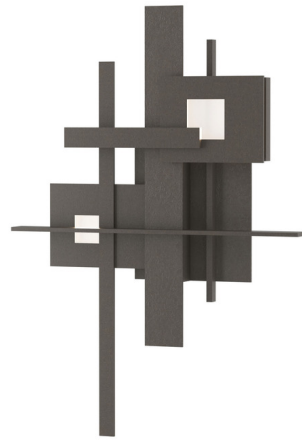

## Planar Wall Sconce

By Hubbardton Forge

### Description

The Planar Wall Sconce is inspired by Frank Lloyd Wright's Fallingwater home. This is a bold geometric piece that delivers clean modern lines that will enhance virtually any interior space with illuminated artwork. May be mounted horizontally or vertically. Lifetime Limited Warranty when installed in residential setting. Handcrafted to order by skilled artisans in Vermont, USA.

Shown in dark smoke

### Specifications

COLOR . . . . . N/A  
BODY FINISH . . . . . Dark Smoke  
WATTAGE . . . . . 24W  
DIMMER . . . . . Low Voltage Electronic  
DIMENSIONS . . . . . 19"W x 26.9"H x 3.6"D  
INTEGRATED LED MODULE . . . . . 1 x LED/24W/120-277V LED  
COUNTRY OF ORIGIN . . . . . United States