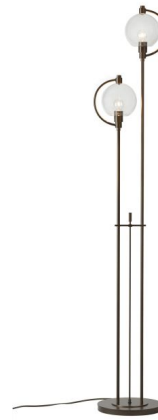

## Pluto Floor Lamp By Hubbardton Forge

### Description

The Pluto Floor Lamp pays homage to the demoted dwarf planet of the same name. The glass globe seems to float and spin on the stem of this truly unique piece. Dimmer is located on the pole base. Handcrafted to order by skilled artisans in Vermont, USA. Lifetime Limited Warranty when installed in residential setting. US Patent D731,695.

Shown in bronze / clear

### Specifications

COLOR . . . . . Clear  
BODY FINISH . . . . . Bronze  
WATTAGE . . . . . 8W  
DIMMER . . . . . Included  
DIMENSIONS . . . . . 12.4"W x 68.1"H x 11"D  
BULB INCLUDED . . . . . 2 x G16.5/Candelabra (E12)/4W/120V LED  
COUNTRY OF ORIGIN . . . . . United States