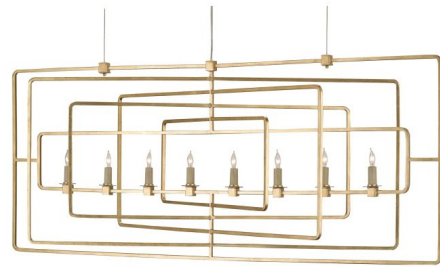

Lightology

lightology.com
866-954-4489
04-25-26

Project: _____
 Company: _____
 Location: _____ Fixture Type: _____
 SPEC #: **CRC349246**
 Approved On: _____ Approved By: _____

Metro Rectangular Chandelier By Currey & Company

Description

Urban undertones characterize the overlapping wrought iron frames that form the body of the Metro Rectangular Chandelier. Light and open, the clean linear shape of this modern piece is accentuated by a contemporary Gold Leaf finish.

Shown in gold leaf

Specifications

COLOR	N/A
BODY FINISH	Gold Leaf
WATTAGE	40W
DIMMER	Standard 120V
DIMENSIONS	54"L x 17"W x 23"H
BULB NOT INCLUDED	8 x B10/Candelabra (E12)/5W/120V LED
OTHER BULB OPTIONS	8 x CA10/Candelabra (E12)/120V LED
COUNTRY OF ORIGIN	Philippines

Technical Information

PRODUCT DIMENSIONS Adjustable Cord Length: 156" Clear Silver

CLICK TO VIEW PRODUCT

Notes: