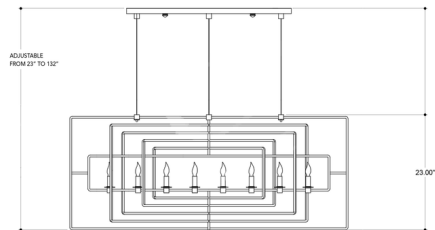

Shown in gold leaf

Specifications

COLOR	N/A
BODY FINISH	Gold Leaf
WATTAGE	40W
DIMMER	Standard 120V
DIMENSIONS	54"L x 17"W x 23"H
BULB NOT INCLUDED	8 x B10/Candelabra (E12)/5W/120V LED
OTHER BULB OPTIONS	8 x CA10/Candelabra (E12)/120V LED
COUNTRY OF ORIGIN	Philippines

Technical Information

PRODUCT DIMENSIONS Adjustable Cord Length: 156" Clear Silver

CLICK TO VIEW PRODUCT

Notes: