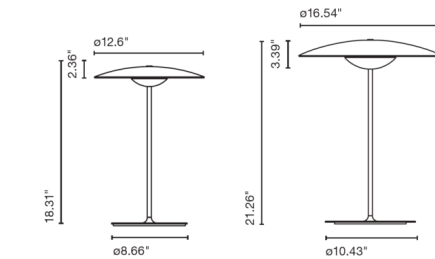

Specifications

COLOR Oak / White Interior
BODY FINISH Matte Black
WATTAGE 11W
DIMMER Included
DIMENSIONS 8.66"W x 18.31"H
INTEGRATED LED MODULE 1 x LED/11W/120V LED
COUNTRY OF ORIGIN Spain

Technical Information

COLOR RENDERING 90 CRI
LAMP COLOR 2700K
LUMENS/WATT 96.91
LUMINOUS FLUX 1066 lumens

Shown in matte black / oak / white interior

* Cable length - 6.6ft.

* Cable length - 6.6ft.

CLICK TO VIEW PRODUCT

Notes: