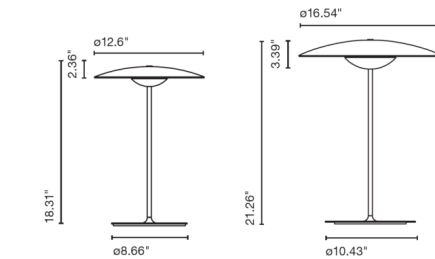

### Specifications

COLOR . . . . . Oak / White Interior  
BODY FINISH . . . . . Matte Black  
WATTAGE . . . . . 11W  
DIMMER . . . . . Included  
DIMENSIONS . . . . . 8.66"W x 18.31"H  
INTEGRATED LED MODULE . . . . . 1 x LED/11W/120V LED  
COUNTRY OF ORIGIN . . . . . Spain

### Technical Information

COLOR RENDERING . . . . . 90 CRI  
LAMP COLOR . . . . . 2700K  
LUMENS/WATT . . . . . 96.91  
LUMINOUS FLUX . . . . . 1066 lumens

Shown in matte black / oak / white interior

\* Cable length - 6.6ft.