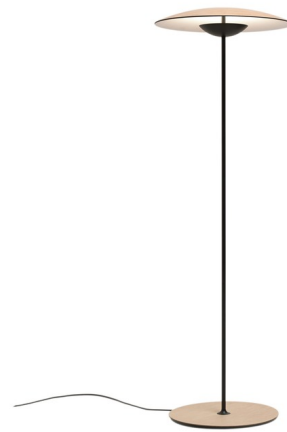

Lightology

lightology.com
866-954-4489
04-03-26

Project: _____

Company: _____

Location: _____ Fixture Type: _____

SPEC #: **MAR349350**

Approved On: _____ Approved By: _____

LED-Ginger Floor Lamp

By Marset

Description

The LED-Ginger P Floor Lamp is an extraordinarily lightweight disk that pays tribute to the 1960's rock band, Ginger Baker of Cream. The shade is just 4 mm thick due to the high-pressure shaping of materials. Diffuser and pressed wood base in Natural Oak, Wenge with a White reflector and lacquered black matte metal stem. Includes inline progressive dimmer. UL listed.

Shown in matte black / oak / white interior

Specifications

COLOR Oak / White Interior
BODY FINISH Matte Black
WATTAGE 21W
DIMMER Included
DIMENSIONS 13.38"W x 49.21"H
INTEGRATED LED MODULE 1 x LED/21W/120V LED
COUNTRY OF ORIGIN Spain

Technical Information

COLOR RENDERING 90 CRI
LAMP COLOR 2700K
LUMENS/WATT 33.24
LUMINOUS FLUX 698 lumens

CLICK TO VIEW PRODUCT

Notes: