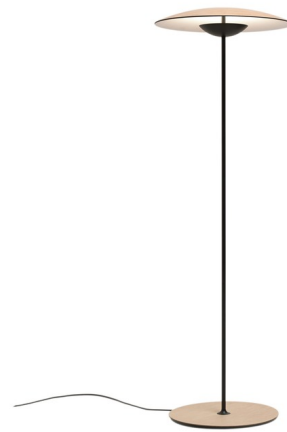

## LED-Ginger Floor Lamp

By Marset

### Description

The LED-Ginger P Floor Lamp is an extraordinarily lightweight disk that pays tribute to the 1960's rock band, Ginger Baker of Cream. The shade is just 4 mm thick due to the high-pressure shaping of materials. Diffuser and pressed wood base in Natural Oak, Wenge with a White reflector and lacquered black matte metal stem. Includes inline progressive dimmer. UL listed.

Shown in matte black / oak / white interior

### Specifications

COLOR . . . . . Oak / White Interior  
BODY FINISH . . . . . Matte Black  
WATTAGE . . . . . 21W  
DIMMER . . . . . Included  
DIMENSIONS . . . . . 13.38"W x 49.21"H  
INTEGRATED LED MODULE . . . . . 1 x LED/21W/120V LED  
COUNTRY OF ORIGIN . . . . . Spain