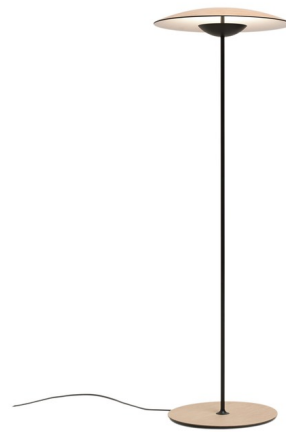

## LED-Ginger Floor Lamp

By Marset

### Description

The LED-Ginger P Floor Lamp is an extraordinarily lightweight disk that pays tribute to the 1960's rock band, Ginger Baker of Cream. The shade is just 4 mm thick due to the high-pressure shaping of materials. Diffuser and pressed wood base in Natural Oak, Wenge with a White reflector and lacquered black matte metal stem. Includes inline progressive dimmer. UL listed.

Shown in matte black / oak / white interior

### Specifications

COLOR . . . . . Oak / White Interior  
BODY FINISH . . . . . Matte Black  
WATTAGE . . . . . 21W  
DIMMER . . . . . Included  
DIMENSIONS . . . . . 13.38"W x 49.21"H  
INTEGRATED LED MODULE . . . . . 1 x LED/21W/120V LED  
COUNTRY OF ORIGIN . . . . . Spain