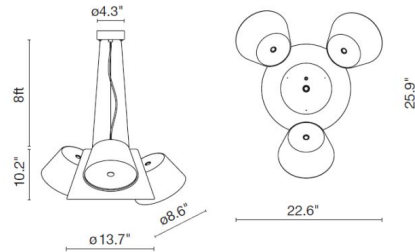

By Maset

Description

The Tam Tam Mini Pendant is a new perception in the world of lamps, which extols repetitiveness by focusing on the archetypal lampshade: a number of light sources pointed in different directions, geometrically arranged to invoke a feeling of organized chaos. It consists of a central lacquered aluminum Semi Matte shade with three Semi Matte satellite shades which can be rotated 360 degrees by means of a swivel mechanism. An opalescent, methacrylate bottom diffuser softens the light.

Shown in black central shade / black satellite shades

Specifications

COLOR	Black Satellite Shades
BODY FINISH	Black Central Shade
WATTAGE	55W
DIMMER	Standard 120V
DIMENSIONS	22.6"W x 10.2"H
BULB NOT INCLUDED	5 x A19/Medium (E26)/11W/120V LED
COUNTRY OF ORIGIN	Spain

Technical Information

PRODUCT DIMENSIONS	Canopy: 4.3" diameter
--------------------	-----------------------

CLICK TO VIEW PRODUCT

Notes: