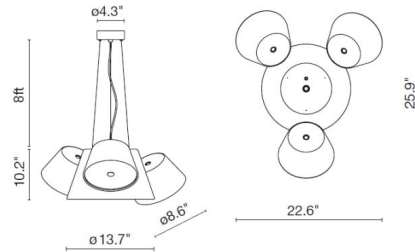

### Description

The Tam Tam Mini Pendant is a new perception in the world of lamps, which extols repetitiveness by focusing on the archetypal lampshade: a number of light sources pointed in different directions, geometrically arranged to invoke a feeling of organized chaos. It consists of a central lacquered aluminum Semi Matte shade with three Semi Matte satellite shades which can be rotated 360 degrees by means of a swivel mechanism. An opalescent, methacrylate bottom diffuser softens the light.

### Specifications

COLOR	Black Satellite Shades
BODY FINISH	Black Central Shade
WATTAGE	55W
DIMMER	Standard 120V
DIMENSIONS	22.6"W x 10.2"H
BULB NOT INCLUDED	5 x A19/Medium (E26)/11W/120V LED
COUNTRY OF ORIGIN	Spain

### Technical Information

PRODUCT DIMENSIONS	Canopy: 4.3" diameter
--------------------	-----------------------

CLICK TO VIEW PRODUCT

Notes: