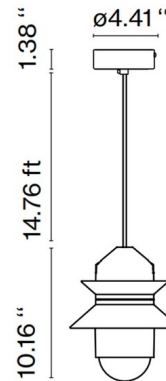

Lightology

lightology.com
866-954-4489
04-12-26

Project: _____

Company: _____

Location: _____ Fixture Type: _____

SPEC #: **MAR349558**

Approved On: _____ Approved By: _____

Santorini Outdoor Pendant

By Marset

Description

The Santorini Outdoor Pendant, designed by Sputnik Estudio, is inspired by the lamps on fishing vessels, bringing grace and simplicity to exterior space. Two of the shades can be re-positioned for a customized appearance. Features a polycarbonate structure with a Grey, Mustard, or White shade and a White canopy. Includes 14.75 feet of black cord. Wet location rated. UL listed.

Specifications

COLOR	White
BODY FINISH	White
WATTAGE	8W
DIMMER	Standard 120V
DIMENSIONS	8.35"W x 10.16"H
BULB NOT INCLUDED	1 x A19/Medium (E26)/8W/120V LED
COUNTRY OF ORIGIN	Spain

CLICK TO VIEW PRODUCT

Notes: