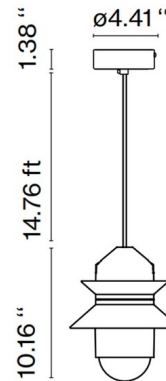

### Specifications

COLOR	White
BODY FINISH	White
WATTAGE	8W
DIMMER	Standard 120V
DIMENSIONS	8.35"W x 10.16"H
BULB NOT INCLUDED	1 x A19/Medium (E26)/8W/120V LED
COUNTRY OF ORIGIN	Spain

CLICK TO VIEW PRODUCT