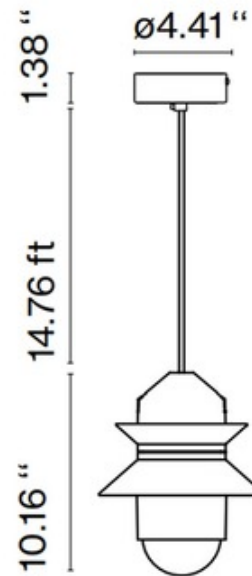

BRAND

Marset

DESCRIPTION

The Santorini Outdoor Pendant, designed by Sputnik Estudio, is inspired by the lamps on fishing vessels, bringing grace and simplicity to exterior space. Two of the shades can be re-positioned for a customized appearance. Features a polycarbonate structure with a Grey, Mustard, or White shade and a White canopy. Includes 14.75 feet of black cord. Wet location rated. UL listed.

Shown in: White / White

SHADE COLOR	White
BODY FINISH	White
WATTAGE	8W
DIMMER	Standard 120V
DIMENSIONS	8.35"W x 10.16"H
BULB NOT INCLUDED	
LAMP	1 x A19/Medium (E26)/8W/120V LED

SPEC #

MAR349558

COMPANY

PROJECT

FIXTURE TYPE

APPROVED BY

DATE