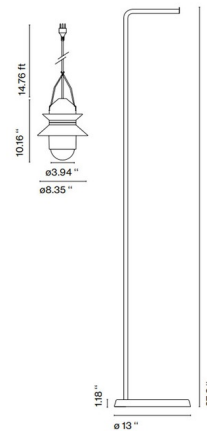

### Specifications

COLOR	Grey
BODY FINISH	Gray
WATTAGE	8W
DIMMER	Not Dimmable
DIMENSIONS	12.9"W x 67.7"H
BULB NOT INCLUDED	1 x A19/Medium (E26)/8W/120V LED
COUNTRY OF ORIGIN	Spain

CLICK TO VIEW PRODUCT

Notes: