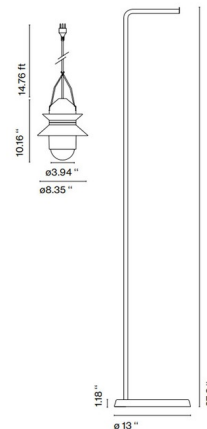

Lightology

lightology.com
866-954-4489
04-19-26

Project: _____

Company: _____

Location: _____ Fixture Type: _____

SPEC #: **MAR349559**

Approved On: _____ Approved By: _____

Santorini Indoor / Outdoor Floor Lamp By Marset

Shown in gray / grey

Specifications

COLOR	Grey
BODY FINISH	Gray
WATTAGE	8W
DIMMER	Not Dimmable
DIMENSIONS	12.9"W x 67.7"H
BULB NOT INCLUDED	1 x A19/Medium (E26)/8W/120V LED
COUNTRY OF ORIGIN	Spain

CLICK TO VIEW PRODUCT