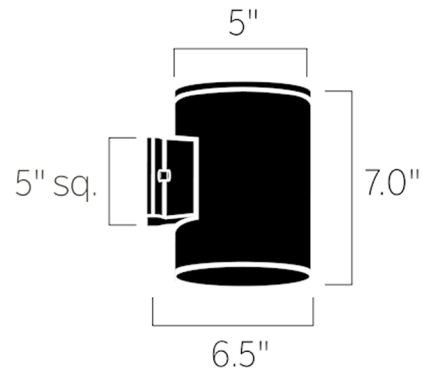

### Specifications

|                       |                          |
|-----------------------|--------------------------|
| COLOR                 | N/A                      |
| BODY FINISH           | Textured Black           |
| WATTAGE               | 10W                      |
| DIMMER                | Not Dimmable             |
| DIMENSIONS            | 5" W x 7" H x 6.5" D     |
| INTEGRATED LED MODULE | 1 x LED/10W/120-277V LED |