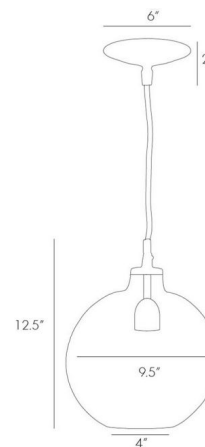

Description

The Monica Pendant features a Sand Infused glass diffuser with a taupe cloth cord. One 40 watt 120 volt medium base bulb is required, but not included. 9.5 inch width x 12.5 inch height x 22.5 inch maximum hanging length. UL listed.

Shown in sand infused / taupe

Specifications

COLOR	Taupe
BODY FINISH	Sand Infused
WATTAGE	40W
DIMMER	Standard 120V
DIMENSIONS	22.5"L x 9.5"W x 12.5"H
BULB NOT INCLUDED	1 x A19/Medium (E26)/40W/120V Incandescent