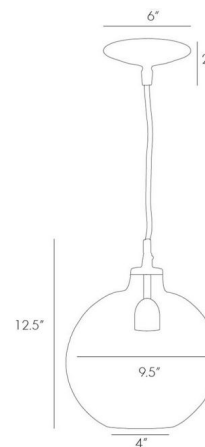

By Arteriors Home

Description

The Monica Pendant features a Sand Infused glass diffuser with a taupe cloth cord. One 40 watt 120 volt medium base bulb is required, but not included. 9.5 inch width x 12.5 inch height x 22.5 inch maximum hanging length. UL listed.

Shown in sand infused / taupe

Specifications

COLOR	Taupe
BODY FINISH	Sand Infused
WATTAGE	40W
DIMMER	Standard 120V
DIMENSIONS	22.5"L x 9.5"W x 12.5"H
BULB NOT INCLUDED	1 x A19/Medium (E26)/40W/120V Incandescent