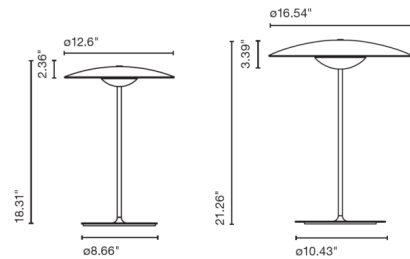

Shown in matte black / wenge / white interior

Specifications

COLOR Wenge / White Interior
BODY FINISH Matte Black
WATTAGE 11W
DIMMER Included
DIMENSIONS 8.66"W x 18.31"H
INTEGRATED LED MODULE 1 x LED/11W/120V LED
COUNTRY OF ORIGIN Spain

Technical Information

COLOR RENDERING 90 CRI
LAMP COLOR 2700K
LUMENS/WATT 96.91
LUMINOUS FLUX 1066 lumens

Notes:

* Cable length - 6.6ft.

* Cable length - 6.6ft.

CLICK TO VIEW PRODUCT