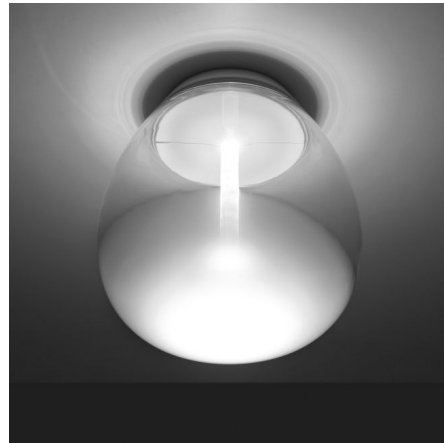

By Artemide

Description

The Empatia Wall / Ceiling Light is a stunning luminaire designed to provide beautifully diffused lighting, creating a warm and inviting atmosphere. This versatile fixture can be mounted seamlessly on either the ceiling or the wall, allowing for flexible integration into various interior designs. Its base is crafted from durable painted die-cast aluminum, ensuring stability and a refined finish. The light emanates through a magnificent hand-blown Clear Frosted glass diffuser, available with a pristine White finish. This artisanal glass is central to its design, creating a soft, even glow that minimizes harshness and enhances comfort. Available in three sizes to provide efficient illumination tailored to different needs. With widths ranging from 6.3 to 14.2 inches and heights from 7.5 to 15 inches, this fixture offers adaptable, elegant lighting for living rooms, bedrooms, hallways, or any space seeking a harmonious blend of craftsmanship and diffused light.

Specifications

COLOR Clear
BODY FINISH White
WATTAGE 16W
DIMMER Not Dimmable
DIMENSIONS 10.2"W x 11.4"H
INTEGRATED LED MODULE 1 x LED/16W/120-277V LED
COUNTRY OF ORIGIN Italy

Technical Information

LAMP LIFE 50000 hours
COLOR RENDERING 80 CRI
LAMP COLOR 3000K
LUMENS/WATT 44.38
LUMINOUS FLUX 710 lumens

Shown in white / clear

CLICK TO VIEW PRODUCT

Notes: