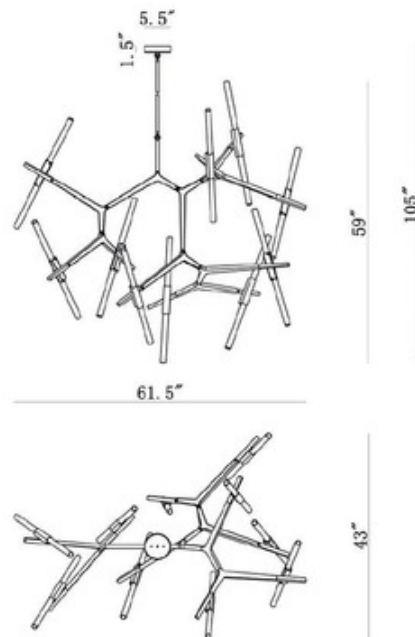

Technical Information

PRODUCT DIMENSIONS Downrods: One 6", 10", 14", and 18" Included

SPEC #

AVE350359

COMPANY

PROJECT

FIXTURE TYPE

APPROVED BY

DATE