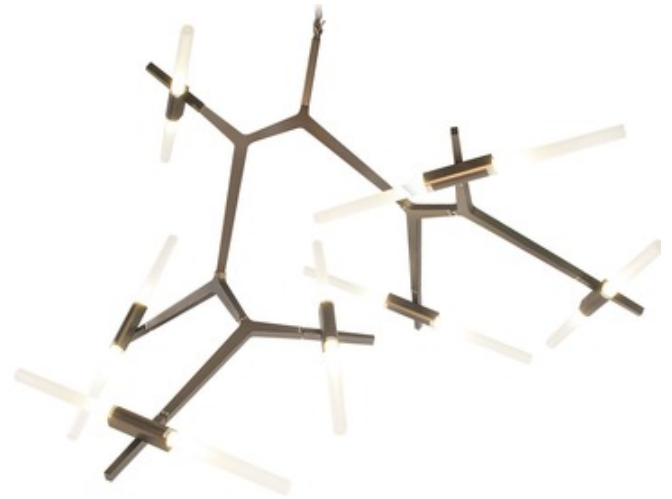

BRAND

Avenue Lighting

DESCRIPTION

The San Vicente 14 Light Chandelier offers a striking look featuring tubular acrylic diffusers that can be adjusted to suit your preferences. Finished in Matte Chrome, Brushed Brass, or Dark Bronze finishes. Canopy: 5 inch diameter. UL listed.

SHADE COLOR	N/A
BODY FINISH	Dark Bronze
WATTAGE	42W
DIMMER	Low Voltage Electronic
DIMENSIONS	61.5"L x 43"W x 59"H
BULB INCLUDED	
LAMP	14 x JCD/G9/3W/120V LED

Technical Information

PRODUCT DIMENSIONS Downrods: One 6", 10", 14", and 18" Included