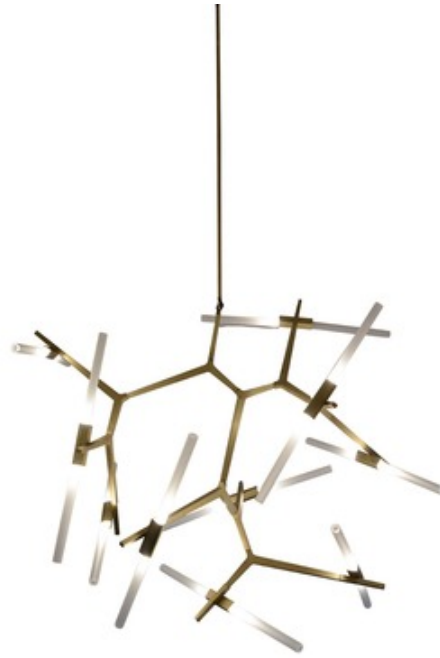

**BRAND**

Avenue Lighting

**DESCRIPTION**

The San Vicente Chandelier offers a striking look featuring tubular acrylic diffusers that can be adjusted to suit your preferences. Finished in Matte Chrome, Brushed Brass, or Dark Bronze finishes. Canopy: 5 inch diameter. UL listed.

<b>SHADE COLOR</b>	N/A
<b>BODY FINISH</b>	Brushed Brass
<b>WATTAGE</b>	60W
<b>DIMMER</b>	Low Voltage Electronic
<b>DIMENSIONS</b>	43"W x 60"H
<b>BULB INCLUDED</b>	
<b>LAMP</b>	20 x JCD/G9/3W/120V LED

*Technical Information*

**PRODUCT DIMENSIONS** Downrods: One 6", 10", 14", and 18" Included

**SPEC #** AVE350361

COMPANY

PROJECT

FIXTURE TYPE

APPROVED BY

DATE