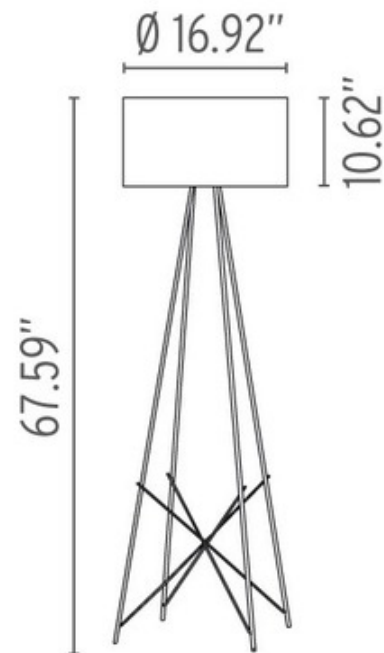

DESIGNER

Rodolfo Dordoni

BRAND

Flos Lighting

DESCRIPTION

Ray F2 Floor Lamp features a steel tube structure with a Chrome finish and a Shiny White aluminum, Shiny Black aluminum, or Grey glass shade. One 150 watt, 120 volt T10 type Medium base Halogen bulb is included. On/off switch and 0-100% dimmer on cord. 16.92 inch width x 67.59 inch height x 10.62 inch shade height. UL listed.

Shown in: Steel / White

SHADE COLOR	White
BODY FINISH	Steel
WATTAGE	150W
DIMMER	Included
DIMENSIONS	16.92"W x 67.59"H
LAMP	1 x T10/Medium (E26)/150W/120V Halogen

ITEM NUMBER FLO350387

COMPANY

PROJECT

FIXTURE TYPE