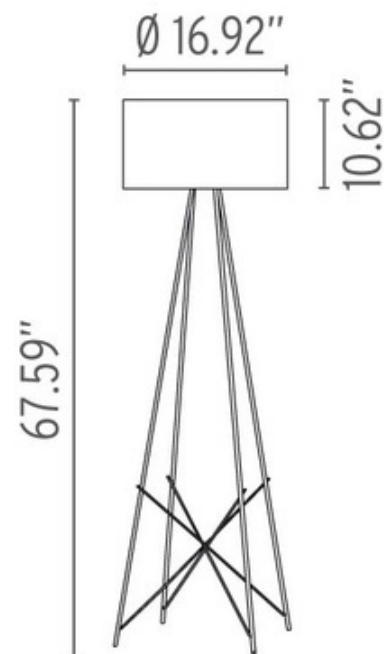

DESIGNER

Rodolfo Dordoni

BRAND

Flos Lighting

DESCRIPTION

Ray F2 Floor Lamp features a steel tube structure with a Chrome finish and a Shiny White aluminum, Shiny Black aluminum, or Grey glass shade. One 150 watt, 120 volt T10 type Medium base Halogen bulb is included. On/off switch and 0-100% dimmer on cord. 16.92 inch width x 67.59 inch height x 10.62 inch shade height. UL listed.

Shown in: Steel / White

| | |
|----------------------|--|
| SHADE COLOR | White |
| BODY FINISH | Steel |
| WATTAGE | 150W |
| DIMMER | Included |
| DIMENSIONS | 16.92"W x 67.59"H |
| BULB INCLUDED | |
| LAMP | 1 x T10/Medium (E26)/150W/120V Halogen |

ITEM NUMBER

FLO350387

COMPANY

PROJECT

FIXTURE TYPE

APPROVED BY

DATE