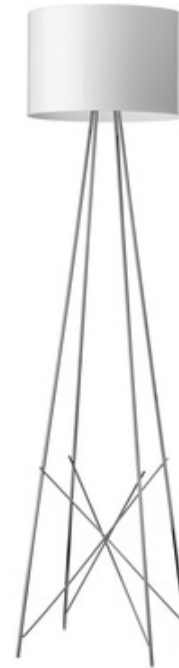

DESIGNER

Rodolfo Dordoni

BRAND

Flos Lighting

DESCRIPTION

Ray F2 Floor Lamp features a steel tube structure with a Chrome finish and a Shiny White aluminum, Shiny Black aluminum, or Grey glass shade. One 150 watt, 120 volt T10 type Medium base Halogen bulb is included. On/off switch and 0-100% dimmer on cord. 16.92 inch width x 67.59 inch height x 10.62 inch shade height. UL listed.

Shown in: Steel / White

| | |
|----------------------|--|
| SHADE COLOR | White |
| BODY FINISH | Steel |
| WATTAGE | 150W |
| DIMMER | Included |
| DIMENSIONS | 16.92"W x 67.59"H |
| BULB INCLUDED | |
| LAMP | 1 x T10/Medium (E26)/150W/120V Halogen |

ITEM NUMBER

FLO350387

COMPANY

PROJECT

FIXTURE TYPE

APPROVED BY

DATE