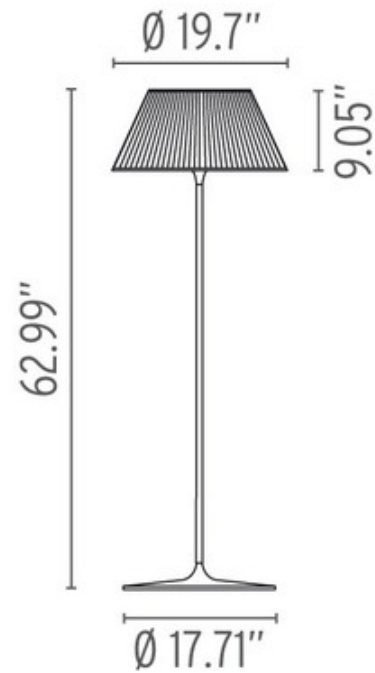

DESIGNER

Philippe Starck

BRAND

FLOS

DESCRIPTION

The Romeo Moon Floor Lamp features a fluted glass shade with an internal Opal glass diffuser with a Silver stem and base. On/off switch and 0-100% dimmer installed on the cord. One 150 watt, 120 volt T10 type Medium base Halogen bulb is required, but not included. 19.7 inch width x 62.99 inch height. UL listed.

SHADE COLOR	Grey
BODY FINISH	Steel
WATTAGE	150W
DIMMER	Included
DIMENSIONS	19.7"W x 62.99"H
BULB NOT INCLUDED	
LAMP	1 x T10/Medium (E26)/150W/120V Incandescent

SPEC #

FLO350388

COMPANY

PROJECT

FIXTURE TYPE