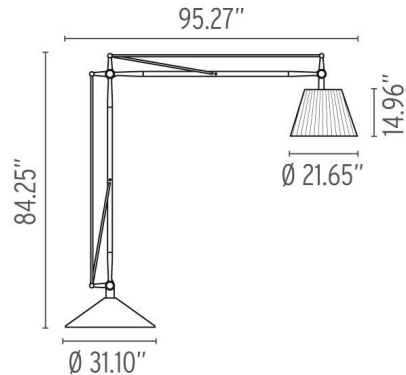

By FLOS

Description

The larger-than-life Superarchimoon Floor Lamp features an aluminum construction with an Acid etched hand-blown pressed glass internal diffuser and plisse cloth external diffuser. One 250 watt 120 volt T10 type medium base halogen bulb is required, but not included. 0-100% dimmer on power cord. Polarized power cord with silver fabric. 95.27 inch width x 84.25 inch height. Base: 31.1 inch diameter. Shade: 21.65 inch width x 14.96 inch height.

Shown in aluminum / plisse cloth

Specifications

COLOR	Plisse Cloth
BODY FINISH	Aluminum
WATTAGE	250W
DIMMER	N/A
DIMENSIONS	95.27"W x 84.25"H
BULB NOT INCLUDED	1 x T10/Medium (E26)/250W/120V Halogen
COUNTRY OF ORIGIN	Italy