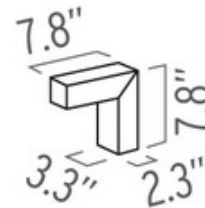

COMPANY	PROJECT	FIXTURE TYPE	APPROVED BY	DATE