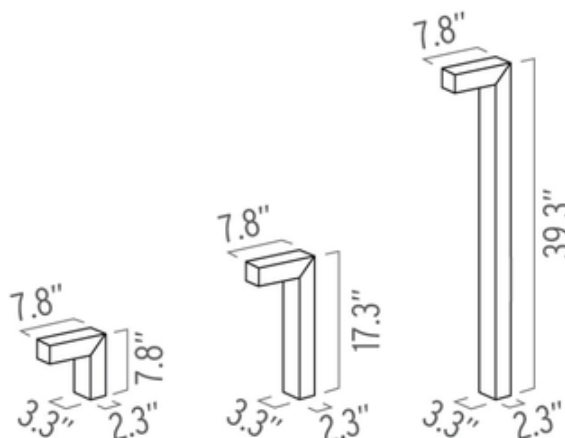

**DESIGNER**

Tim Derhaag

**BRAND**

Flos Lighting

**DESCRIPTION**

The sleek 45 ADJ Outdoor Ground Light provides direct or indirect LED light for illuminating pathways and landscaping, while offering a streamlined contemporary look for the space. Its minimal L-shaped form is made of extruded anticorodal 6010 aluminum alloy with phosphochromed non-corrosive protection. The head can be set during installation to face outward or downward. The reflector is die-cast 46100 aluminum with a vacuum aluminized finish. The diffuser is injection-molded UV-stabilized engineering plastic, available in opal white, or in transparent for applications that require high efficiency. An optional louver and other accessories are sold separately. Includes an integrated driver. This light is available in three heights: 7.8 inches (known as LED 1), 17.3 inches (LED 2), and 39.3 inches (LED 3).

*Shown in: Anodized Aluminum / Opal*

<b>SHADE COLOR</b>	Opal
<b>BODY FINISH</b>	Anodized Aluminum
<b>WATTAGE</b>	9W
<b>DIMMER</b>	Not Dimmable
<b>DIMENSIONS</b>	3.3"W x 7.8"H x 7.8"D
<b>LED MODULE INCLUDED</b>	
<b>LAMP</b>	1 x LED/9W/120V LED

*Technical Information*

<b>LUMINOUS FLUX</b>	540 lumens
<b>LUMENS/WATT</b>	60.00
<b>LAMP COLOR</b>	3000 K
<b>COLOR RENDERING</b>	80 CRI

**ITEM NUMBER** FLO350393

COMPANY	PROJECT	FIXTURE TYPE	APPROVED BY	DATE