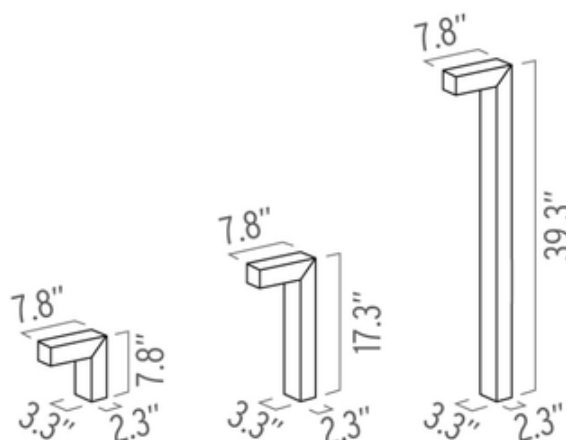

BRAND

Flos Lighting

DESCRIPTION

The 45 ADJ LED 2 Outdoor Light provides direct or indirect light with an Anodized Aluminium or Black finish. Body, head, and cap are extruded anti-corodal 6010 aluminum alloy with phosphochromed non-corrosive protection. Reflector is die-cast 46100 aluminum with a surface finish obtained by means of a vacuum aluminization process. Choice of a Frosted diffuser or Clear diffuser whenever high efficiency is required. Louver (F0056030) Lens accessory available.

Shown in: Anodized Aluminum / Opal

SHADE COLOR	Opal
BODY FINISH	Anodized Aluminum
WATTAGE	9W
DIMMER	Not Dimmable
DIMENSIONS	3.3"W x 17.3"H x 7.8"D
LED MODULE INCLUDED	
LAMP	1 x LED/9W/120V LED

Technical Information

LUMINOUS FLUX	540 lumens
LUMENS/WATT	60.00
LAMP COLOR	3000 K
COLOR RENDERING	80 CRI

ITEM NUMBER FLO350395

COMPANY	PROJECT	FIXTURE TYPE	APPROVED BY	DATE