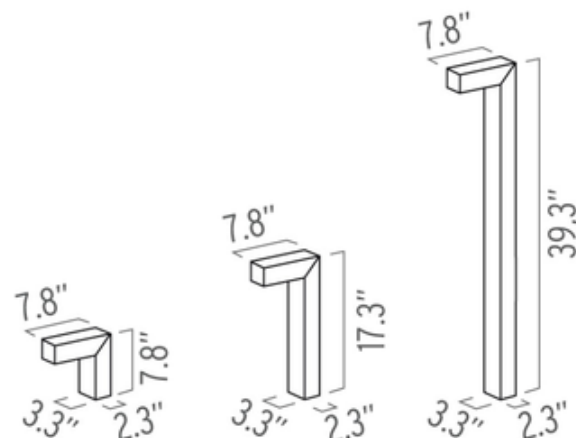

COMPANY	PROJECT	FIXTURE TYPE	APPROVED BY	DATE