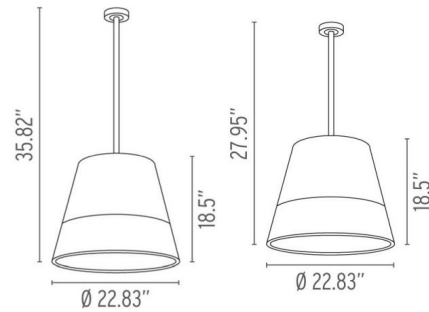

Lightology

lightology.com
866-954-4489
04-19-26

Project: _____

Company: _____

Location: _____ Fixture Type: _____

SPEC #: **FLO350439**

Approved On: _____ Approved By: _____

Romeo C3 Outdoor Pendant By FLOS

Description

The Romeo Outdoor Pendant features a diecast aluminum construction with a brilliant Chrome finish and a PVC shade available in Panama (Beige/Black) or Green Wall (Black). All details have undergone a treatment for enhanced corrosion resistance. One 150 watt 120 volt T10 type medium base halogen bulb is required, but not included. UL listed. Wet location listed. Small: 22.83 inch width x 18.5 inch height x 27.95 inch overall height. Large: 22.83 inch width x 18.5 inch height x 35.82 inch overall length.

Shown in aluminum / green wall

Specifications

COLOR	Green Wall
BODY FINISH	Aluminum
WATTAGE	150W
DIMMER	Standard 120V
DIMENSIONS	27.95"L x 22.83"W x 18.5"H
BULB NOT INCLUDED	1 x T10/Medium (E26)/150W/120V Halogen
COUNTRY OF ORIGIN	Italy