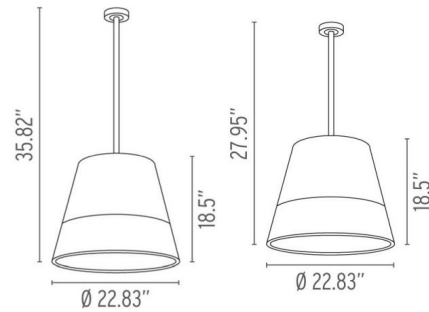

Lightology

lightology.com
866-954-4489
06-04-26

Project: _____

Company: _____

Location: _____ Fixture Type: _____

SPEC #: **FLO350439**

Approved On: _____ Approved By: _____

Romeo C3 Outdoor Pendant By FLOS

Description

The Romeo Outdoor Pendant features a diecast aluminum construction with a brilliant Chrome finish and a PVC shade available in Panama (Beige/Black) or Green Wall (Black). All details have undergone a treatment for enhanced corrosion resistance. One 150 watt 120 volt T10 type medium base halogen bulb is required, but not included. UL listed. Wet location listed. Small: 22.83 inch width x 18.5 inch height x 27.95 inch overall height. Large: 22.83 inch width x 18.5 inch height x 35.82 inch overall length.

Shown in aluminum / green wall

Specifications

COLOR	Green Wall
BODY FINISH	Aluminum
WATTAGE	150W
DIMMER	Standard 120V
DIMENSIONS	27.95"L x 22.83"W x 18.5"H
BULB NOT INCLUDED	1 x T10/Medium (E26)/150W/120V Halogen
COUNTRY OF ORIGIN	Italy