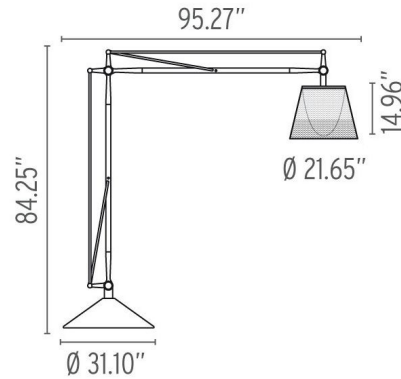

Description

The larger-than-life Superarchimoon Outdoor Floor Lamp features an aluminum construction with a Panama (Beige/Black) or Green Wall (Black) woven PVC shade. One 250 watt 120 volt T10 type medium base halogen bulb is required, but not included. 95.27 inch width x 84.25 inch height. Base: 31.1 inch diameter. Shade: 21.65 inch width x 14.96 inch height. IP 55 Rated. Outdoor Wet Rated.

Shown in aluminum / panama

Specifications

COLOR Panama
BODY FINISH Aluminum
WATTAGE 250W
DIMMER N/A
DIMENSIONS 95.27"W x 84.25"H
BULB NOT INCLUDED 1 x T10/Medium (E26)/250W/120V Halogen
COUNTRY OF ORIGIN Italy