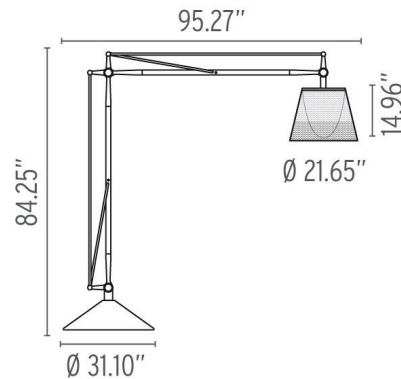

Description

The larger-than-life Superarchimoon Outdoor Floor Lamp features an aluminum construction with a Panama (Beige/Black) or Green Wall (Black) woven PVC shade. One 250 watt 120 volt T10 type medium base halogen bulb is required, but not included. 95.27 inch width x 84.25 inch height. Base: 31.1 inch diameter. Shade: 21.65 inch width x 14.96 inch height. IP 55 Rated. Outdoor Wet Rated.

Shown in aluminum / panama

Specifications

COLOR	Panama
BODY FINISH	Aluminum
WATTAGE	250W
DIMMER	N/A
DIMENSIONS	95.27"W x 84.25"H
BULB NOT INCLUDED	1 x T10/Medium (E26)/250W/120V Halogen
COUNTRY OF ORIGIN	Italy