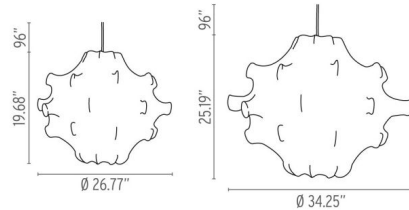

By FLOS

Description

The Taraxacum Pendant features a white powder-coated internal steel structure sprayed with a unique cocoon resin to create the diffuser which is then protected by a transparent finish. Available in two sizes. One 150 watt 120 volt T10 type medium base halogen bulb is required, but not included. Small: 26.77 inch width x 19.68 inch height x 115.68 inch maximum hanging length. Large: 34.25 inch width x 25.19 inch height x 121.19 inch maximum hanging length. UL listed.

Shown in steel / white

Specifications

COLOR	White
BODY FINISH	Steel
WATTAGE	100W
DIMMER	Standard 120V
DIMENSIONS	96"L x 26.8"W x 19.68"H
BULB NOT INCLUDED	1 x T8/Medium (E26)/100W/120V Halogen
COUNTRY OF ORIGIN	Italy