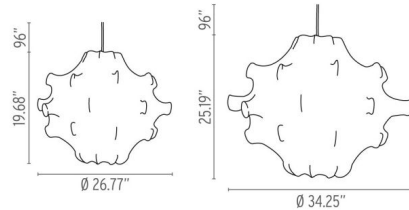

### Description

The Taraxacum Pendant features a white powder-coated internal steel structure sprayed with a unique cocoon resin to create the diffuser which is then protected by a transparent finish. Available in two sizes. One 150 watt 120 volt T10 type medium base halogen bulb is required, but not included. Small: 26.77 inch width x 19.68 inch height x 115.68 inch maximum hanging length. Large: 34.25 inch width x 25.19 inch height x 121.19 inch maximum hanging length. UL listed.

### Specifications

COLOR	White
BODY FINISH	Steel
WATTAGE	100W
DIMMER	Standard 120V
DIMENSIONS	96"L x 26.8"W x 19.68"H
BULB NOT INCLUDED	1 x T8/Medium (E26)/100W/120V Halogen
COUNTRY OF ORIGIN	Italy