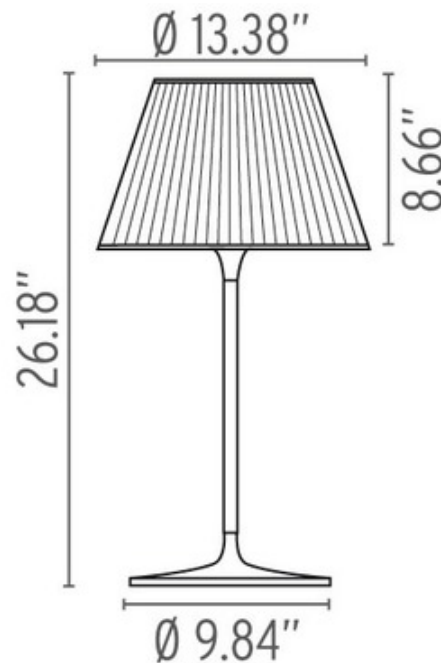

DESIGNER

Philippe Starck

BRAND

Flos Lighting

DESCRIPTION

The Romeo Moon T1 Table Lamp features an acid-etched pressed glass diffuser with a grey painted steel finish. On/off and 0-100% dimmer switch located on the cord. One 72 watt 120 volt BT15 type Eco-halogen bulb is required, but not included. 13.38 inch width x 26.18 inch height x 8.66 inch shade height. UL listed.

Shown in: Aluminum / Grey

SHADE COLOR	Grey
BODY FINISH	Aluminum
WATTAGE	72W
DIMMER	Included
DIMENSIONS	13.38"W x 26.18"H
LAMP	1 x BT15/Medium (E26)/72W/120V Halogen

ITEM NUMBER FLO350489

COMPANY	PROJECT	FIXTURE TYPE	APPROVED BY	DATE