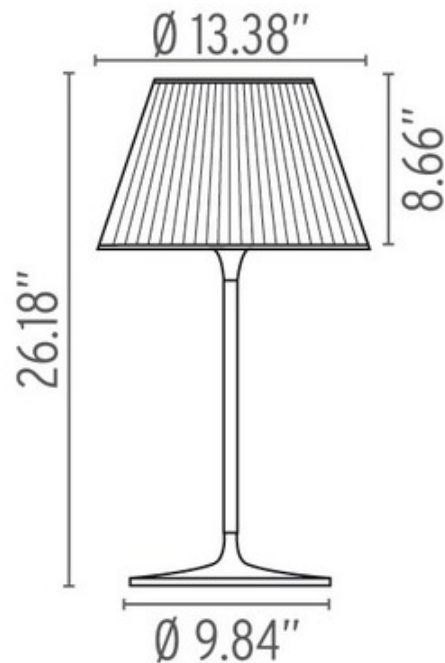

DESIGNER

Philippe Starck

BRAND

FLOS

DESCRIPTION

The Romeo Moon T1 Table Lamp features an acid-etched pressed glass diffuser with a grey painted steel finish. On/off and 0-100% dimmer switch located on the cord. One 72 watt 120 volt BT15 type Eco-halogen bulb is required, but not included. 13.38 inch width x 26.18 inch height x 8.66 inch shade height. UL listed.

SHADE COLOR	Grey
BODY FINISH	Aluminum
WATTAGE	72W
DIMMER	Included
DIMENSIONS	13.38"W x 26.18"H
BULB NOT INCLUDED	
LAMP	1 x BT15/Medium (E26)/72W/120V Halogen

SPEC #

FLO350489

COMPANY

PROJECT

FIXTURE TYPE

APPROVED BY