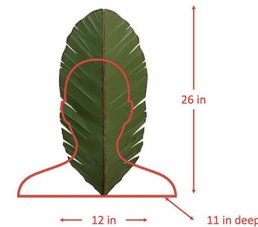

By Varaluz

Description

Warm and tropical-inspired, the Banana Leaf Wall Sconce brings bright, crisp light to any indoor space. This indoor wall light is made from strong, hand-forged, recycled steel and sports a dazzling hand-applied finish that's perfect for any interior design scheme. Use this dazzling wall light to add extra rays of light to your living room, hallway or finished basement space.

Shown in gold dust / green

Specifications

COLOR	Green
BODY FINISH	Gold Dust
WATTAGE	10W
DIMMER	Standard 120V
DIMENSIONS	12"W x 17"H x 11"D
BULB NOT INCLUDED	2 x B10/Candelabra (E12)/5W/120V LED
COUNTRY OF ORIGIN	Philippines