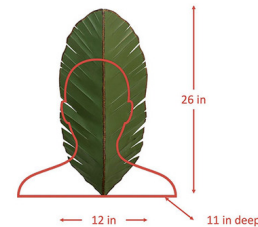

Description

Warm and tropical-inspired, the Banana Leaf Wall Sconce brings bright, crisp light to any indoor space. This indoor wall light is made from strong, hand-forged, recycled steel and sports a dazzling hand-applied finish that's perfect for any interior design scheme. Use this dazzling wall light to add extra rays of light to your living room, hallway or finished basement space.

Specifications

COLOR	Green
BODY FINISH	Gold Dust
WATTAGE	10W
DIMMER	Standard 120V
DIMENSIONS	12"W x 17"H x 11"D
BULB NOT INCLUDED	2 x B10/Candelabra (E12)/5W/120V LED
COUNTRY OF ORIGIN	Philippines

Shown in gold dust / green