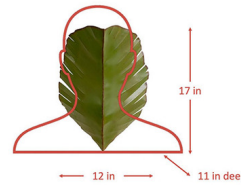

Description

Warm and tropical-inspired, the Banana Leaf Wall Sconce brings bright, crisp light to any indoor space. This indoor wall light is made from strong, hand-forged, recycled steel and sports a dazzling hand-applied finish that's perfect for any interior design scheme. Use this dazzling wall light to add extra rays of light to your living room, hallway or finished basement space.

Specifications

COLOR	Green
BODY FINISH	Gold Dust
WATTAGE	10W
DIMMER	Standard 120V
DIMENSIONS	12"W x 17"H x 11"D
BULB NOT INCLUDED	2 x B10/Candelabra (E12)/5W/120V LED
COUNTRY OF ORIGIN	Philippines

Shown in gold dust / green