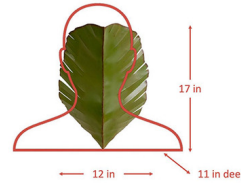

By Varaluz

Description

Warm and tropical-inspired, the Banana Leaf Wall Sconce brings bright, crisp light to any indoor space. This indoor wall light is made from strong, hand-forged, recycled steel and sports a dazzling hand-applied finish that's perfect for any interior design scheme. Use this dazzling wall light to add extra rays of light to your living room, hallway or finished basement space.

Shown in gold dust / green

Specifications

COLOR	Green
BODY FINISH	Gold Dust
WATTAGE	10W
DIMMER	Standard 120V
DIMENSIONS	12"W x 17"H x 11"D
BULB NOT INCLUDED	2 x B10/Candelabra (E12)/5W/120V LED
COUNTRY OF ORIGIN	Philippines