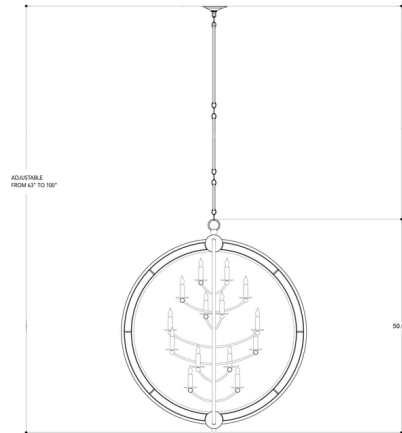

Description

The Aphrodite Chandelier features a Gold Granello finish with antique mirror accents. Requires fourteen 60 watt 120 volt candelabra base bulbs, not included. 43 inch width x 50 inch height x 122 inch length. UL listed.

Shown in gold granello / antique mirror

Specifications

COLOR	Antique Mirror
BODY FINISH	Gold Granello
WATTAGE	70W
DIMMER	Standard 120V
DIMENSIONS	43"W x 50"H
BULB NOT INCLUDED	14 x B11/Candelabra (E12)/5W/120V LED
OTHER BULB OPTIONS	14 x B10/Candelabra (E12)/60W/120V Incandescent
COUNTRY OF ORIGIN	Philippines