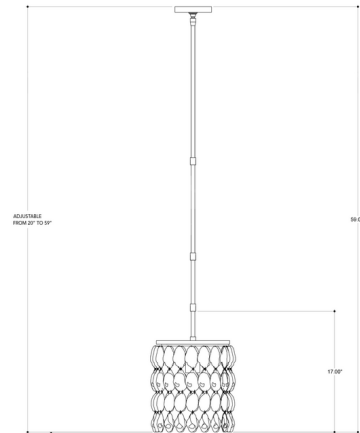

### Description

The Stillwater Pendant features a Blacksmith/ Natural finish accented with hanging oyster shells. Wrought Iron construction. One 60 watt 120 volt Edison tube medium base bulb required, but not included. Canopy and rod are included. 12 inch diameter with length adjustable from 17 to 59 inches. Canopy: 5 inch diameter. UL listed.

### Specifications

COLOR	Natural Shell
BODY FINISH	Blacksmith
WATTAGE	60W
DIMMER	Standard 120V
DIMENSIONS	12"W x 17"H
BULB NOT INCLUDED	1 x Edison Tube/Medium (E26)/60W/120V Incandescent
COUNTRY OF ORIGIN	Philippines