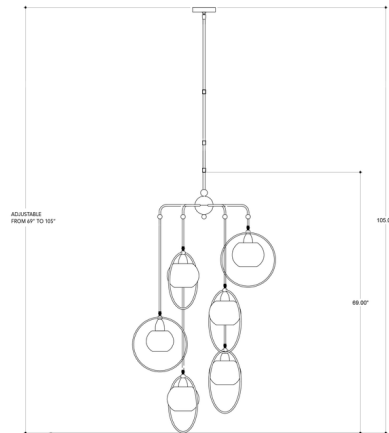

Description

Moorsgate Chandelier features a Blacksmith/Old Brass finish and clear diffusers. Six 60 watt, 120 volt Edison Medium base bulbs are required, but not included. 36 inch diameter x 69 inch height x adjustable length from 69 to 105 inch.

Shown in blacksmith / clear

Specifications

COLOR Clear
BODY FINISH Blacksmith
WATTAGE 360W
DIMMER Standard 120V
DIMENSIONS 36"W x 69"H
BULB NOT INCLUDED . . . 6 x Edison Tube/Medium (E26)/60W/120V Incandescent
COUNTRY OF ORIGIN Philippines