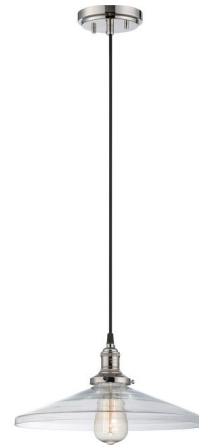

Lightology

lightology.com
866-954-4489
05-21-26

Project: _____

Company: _____

Location: _____ Fixture Type: _____

SPEC #: **STC351619**

Approved On: _____ Approved By: _____

Vintage Large Glass Pendant

By Satco

Description

Vintage Large Glass Pendant features Rustic Bronze or Polished Nickel finish with a Glass shade. The Edison bulb brings a unique look to this transitional piece. One 100 watt, 120 volt Edison A-Shape type Medium base incandescent bulb is included. Comes with 12 feet of rayon cord: brown cord with the Rustic Bronze finish and black cord with the Polished Nickel finish. UL listed. 14 inch width x 6.75 inch height x 144 inch maximum length.

Shown in polished nickel / clear

Specifications

COLOR	Clear
BODY FINISH	Polished Nickel
WATTAGE	100W
DIMMER	Standard 120V
DIMENSIONS	144"L x 14"W x 6.75"H
BULB INCLUDED	1 x Edison/Medium (E26)/100W/120V Incandescent