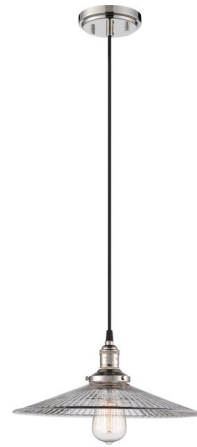

## Vintage Ribbed Glass Pendant

By Satco

### Description

Vintage Ribbed Glass Pendant features Rustic Bronze or Polished Nickel finish with a Ribbed Glass shade. The Edison bulb brings a unique look to this transitional piece. One 100 watt, 120 volt Edison A-Shape type Medium base incandescent bulb is included. Comes with 12 feet of rayon cord: brown cord with the Rustic Bronze finish and black cord with the Polished Nickel finish. UL listed. 14 inch width x 6 inch height x 144 inch maximum length.

Shown in polished nickel / clear

### Specifications

COLOR	Clear
BODY FINISH	Polished Nickel
WATTAGE	100W
DIMMER	Standard 120V
DIMENSIONS	144"L x 14"W x 6"H
BULB INCLUDED	1 x Edison/Medium (E26)/100W/120V Incandescent

CLICK TO VIEW PRODUCT