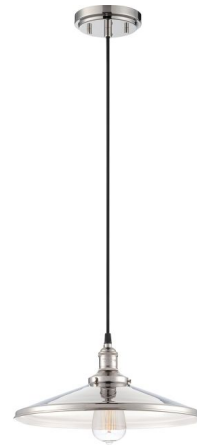

Lightology

lightology.com
866-954-4489
05-20-26

Project: _____

Company: _____

Location: _____ Fixture Type: _____

SPEC #: **STC351623**

Approved On: _____ Approved By: _____

Vintage Metal Pendant

By Satco

Description

Vintage Metal Pendant features Rustic Bronze or Polished Nickel metal shade and finish. The Edison bulb brings a unique look to this transitional piece. One 100 watt, 120 volt Edison A-Shape type Medium base incandescent bulb is included. Comes with 12 feet of rayon cord: brown cord with the Rustic Bronze finish and black cord with the Polished Nickel finish. UL listed. 14 inch width x 6.5 inch height x 144 inch maximum length.

Shown in polished nickel

Specifications

COLOR	N/A
BODY FINISH	Polished Nickel
WATTAGE	100W
DIMMER	Standard 120V
DIMENSIONS	144"L x 14"W x 6.5"H
BULB INCLUDED	1 x Edison/Medium (E26)/100W/120V Incandescent