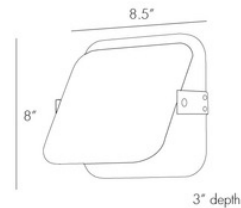

By Arteriors Home

Description

Mercury Wall Light features a practical that pivots to allow the customization of the light direction: top, bottom, or side depending on what you would like to highlight. Finished in Antique brass. UL and cUL listed. ADA Compliant.

Shown in antique brass / antique brass

Specifications

COLOR	Antique Brass
BODY FINISH	Antique Brass
WATTAGE	40W
DIMMER	Standard 120V
DIMENSIONS	8.5"W x 8"H x 3"D
BULB NOT INCLUDED	1 x A19/Medium (E26)/40W/120V Incandescent