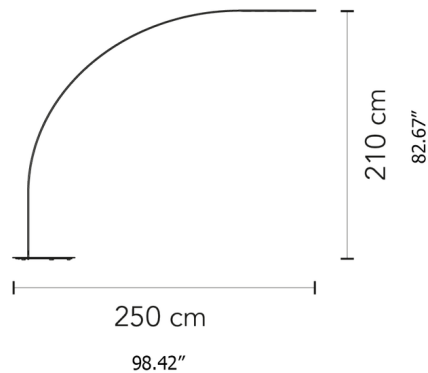

CLICK TO VIEW PRODUCT

Notes: