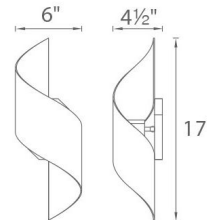

By Modern Forms

Description

Helix Wet Rated Wall Light features a sleek and commanding light in dramatic curves and contours in bronze and graphite finish. Wet location, IP 65, ETL rated. Available in two sizes. Small: Includes 120 volt, 8 watt, 3000K LED module, 140 lumens, 90 CRI. 6 inch width x 17 inch height x 4.5 inch depth. Large: Includes 120 volt, 8 watt, 3000 LED module, 150 lumens, 90 CRI. 8.5 inch width x 24.125 inch height x 6.375 inch depth. Can be mounted vertically or horizontally.

Shown in bronze

Specifications

COLOR	N/A
BODY FINISH	Bronze
WATTAGE	8W
DIMMER	Low Voltage Electronic
DIMENSIONS	6"W x 17"H x 4.5"D
INTEGRATED LED MODULE	1 x LED/8W/120V LED
COUNTRY OF ORIGIN	China

Technical Information