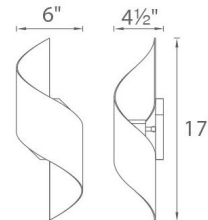

By Modern Forms

Description

Helix Wet Rated Wall Light features a sleek and commanding light in dramatic curves and contours in bronze and graphite finish. Wet location, IP 65, ETL rated. Available in two sizes. Small: Includes 120 volt, 8 watt, 3000K LED module, 140 lumens, 90 CRI. 6 inch width x 17 inch height x 4.5 inch depth. Large: Includes 120 volt, 8 watt, 3000 LED module, 150 lumens, 90 CRI. 8.5 inch width x 24.125 inch height x 6.375 inch depth. Can be mounted vertically or horizontally.

Shown in bronze

Specifications

| | |
|-----------------------|------------------------|
| COLOR | N/A |
| BODY FINISH | Bronze |
| WATTAGE | 8W |
| DIMMER | Low Voltage Electronic |
| DIMENSIONS | 6"W x 17"H x 4.5"D |
| INTEGRATED LED MODULE | 1 x LED/8W/120V LED |
| COUNTRY OF ORIGIN | China |