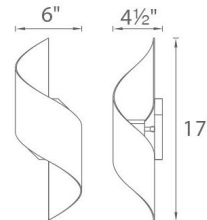

By Modern Forms

Description

Helix Wet Rated Wall Light features a sleek and commanding light in dramatic curves and contours in bronze and graphite finish. Wet location, IP 65, ETL rated. Available in two sizes. Small: Includes 120 volt, 8 watt, 3000K LED module, 140 lumens, 90 CRI. 6 inch width x 17 inch height x 4.5 inch depth. Large: Includes 120 volt, 8 watt, 3000 LED module, 150 lumens, 90 CRI. 8.5 inch width x 24.125 inch height x 6.375 inch depth. Can be mounted vertically or horizontally.

Shown in bronze

Specifications

| | |
|-----------------------|------------------------|
| COLOR | N/A |
| BODY FINISH | Bronze |
| WATTAGE | 8W |
| DIMMER | Low Voltage Electronic |
| DIMENSIONS | 6"W x 17"H x 4.5"D |
| INTEGRATED LED MODULE | 1 x LED/8W/120V LED |
| COUNTRY OF ORIGIN | China |