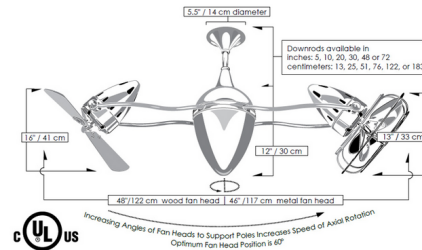

### Description

The Matthews-Gerbar Ar Ruthiane Wood Damp Ceiling Fan features a unique hourglass support arms grasp bullet-shaped motor housings which rotate about its teardrop center. The motor heads can be infinitely positioned in 180-degree arcs for optimum air movement. Available in Brushed Nickel, or Chrome, all with Mahogany wood blades. Features a 16 inch blade span and 19 degree blade pitch. Includes one 10 inch downrod and Lutron decora-style SFS-5E fully variable wall switch in white. UL listed for damp locations. Limited lifetime warranty. 48 inch width x 12 inch height x 22 inch overall length with 10 inch downrod.

### Specifications

|                   |               |
|-------------------|---------------|
| BLADE COLOR       | Mahogany Tone |
| BODY FINISH       | Chrome        |
| WATTAGE           | N/A           |
| DIMMER            | N/A           |
| DIMENSIONS        | 48"W x 22"H   |
| BULB              | N/A           |
| COUNTRY OF ORIGIN | Brazil        |