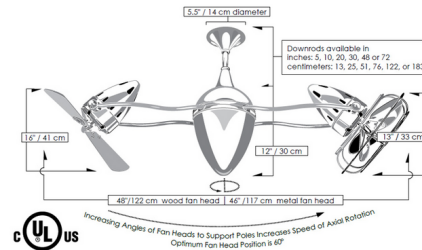

Description

The Matthews-Gerbar Ar Ruthiane Wood Damp Ceiling Fan features a unique hourglass support arms grasp bullet-shaped motor housings which rotate about its teardrop center. The motor heads can be infinitely positioned in 180-degree arcs for optimum air movement. Available in Brushed Nickel, or Chrome, all with Mahogany wood blades. Features a 16 inch blade span and 19 degree blade pitch. Includes one 10 inch downrod and Lutron decora-style SFS-5E fully variable wall switch in white. UL listed for damp locations. Limited lifetime warranty. 48 inch width x 12 inch height x 22 inch overall length with 10 inch downrod.

Shown in chrome / mahogany tone

Specifications

BLADE COLOR	Mahogany Tone
BODY FINISH	Chrome
WATTAGE	N/A
DIMMER	N/A
DIMENSIONS	48"W x 22"H
BULB	N/A
COUNTRY OF ORIGIN	Brazil

CLICK TO VIEW PRODUCT

Notes: