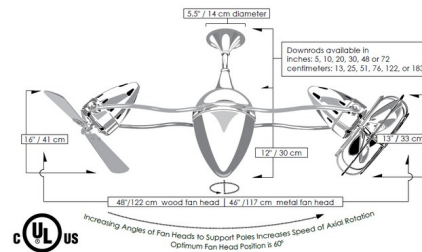

Description

The Matthews-Gerbar Ar Ruthiane Metal Ceiling Fan has sleek hourglass arms that grasp the bullet shaped motor. The fan head and counterweight gently revolve 360 degrees around the spherical housing. The fan head can be infinitely positioned in 180 degree arcs for optimum air movement. The greater the angles of the motors to the horizontal support rods, up or down, the faster the axial rotation. A slow, controlled axial rotation is achieved by both fan head position and fan blade speed. The 360 degree rotation can circulate heat and air condition more effectively than traditional fans. Available in a variety of finishes with matching metal safety cage. Features a 31 degree blade pitch and 13 inch diameter per head. Includes a flat ceiling canopy, one 10 inch downrod, and a 3 speed Decora-style wall control in White. UL and cUL listed. Limited lifetime warranty. Additional downrod lengths and vaulted ceiling canopy sold separately.

Specifications

BLADE COLOR	N/A
BODY FINISH	Polished Copper
WATTAGE	N/A
DIMMER	N/A
DIMENSIONS	46"W x 22"H
BULB	N/A
COUNTRY OF ORIGIN	Brazil

Shown in polished copper

CLICK TO VIEW PRODUCT

Notes: