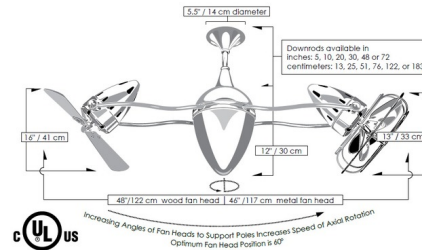

### Description

The Matthews-Gerbar Ar Ruthiane Metal Ceiling Fan has sleek hourglass arms that grasp the bullet shaped motor. The fan head and counterweight gently revolve 360 degrees around the spherical housing. The fan head can be infinitely positioned in 180 degree arcs for optimum air movement. The greater the angles of the motors to the horizontal support rods, up or down, the faster the axial rotation. A slow, controlled axial rotation is achieved by both fan head position and fan blade speed. The 360 degree rotation can circulate heat and air condition more effectively than traditional fans. Available in a variety of finishes with matching metal safety cage. Features a 31 degree blade pitch and 13 inch diameter per head. Includes a flat ceiling canopy, one 10 inch downrod, and a 3 speed Decora-style wall control in White. UL and cUL listed. Limited lifetime warranty. Additional downrod lengths and vaulted ceiling canopy sold separately.

### Specifications

BLADE COLOR	.....	N/A
BODY FINISH	.....	Polished Copper
WATTAGE	.....	N/A
DIMMER	.....	N/A
DIMENSIONS	.....	46"W x 22"H
BULB	.....	N/A
COUNTRY OF ORIGIN	.....	Brazil

Shown in polished copper