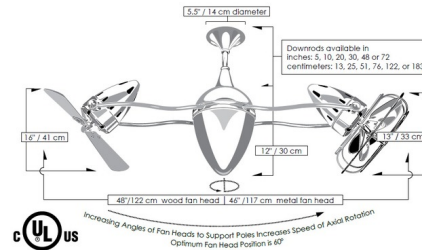

CLICK TO VIEW PRODUCT

Notes: