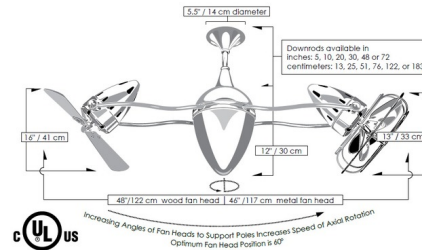

Description

The Matthews-Gerbar Ar Ruthiane Wood Ceiling Fan has sleek hourglass arms that grasp the bullet shaped motor. The fan head and counterweight gently revolve 360 degrees around the spherical housing. The fan head can be infinitely positioned in 180 degree arcs for optimum air movement. The greater the angles of the motors to the horizontal support rods, up or down, the faster the axial rotation. A slow, controlled axial rotation is achieved by both fan head position and fan blade speed. The 360 degree rotation can circulate heat and air condition more effectively than traditional fans. Available in a variety of finishes with solid, ecologically harvested Brazilian Mahogany blades. Features a 19 degree blade pitch and 16 inch diameter per head. Includes a flat ceiling canopy, one 10 inch downrod, and a 3 speed Decora-style wall control in White. UL and cUL listed. Limited lifetime warranty. Additional downrod lengths and vaulted ceiling canopy sold separately.

Specifications

BLADE COLOR	Mahogany Tone
BODY FINISH	Brushed Nickel
WATTAGE	N/A
DIMMER	N/A
DIMENSIONS	48"W x 22"H
BULB	N/A
COUNTRY OF ORIGIN	Brazil

Shown in brushed nickel / mahogany tone

CLICK TO VIEW PRODUCT