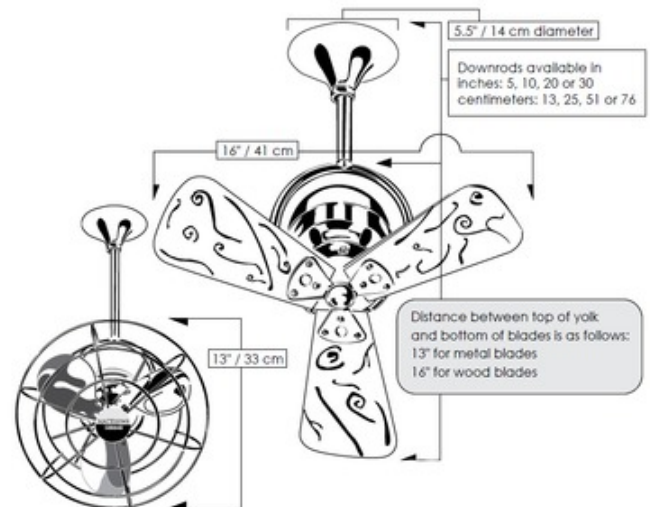

**BRAND**

Matthews Fan Company

**DESCRIPTION**

The Matthews-Gerbar Bianca Directional Metal Ceiling Fan is both unique and versatile, whose head can be infinitely positioned in a 180 degree arc, forward and reverse, to provide maximum, directional airflow. Bianca can be hung in small, awkward spaces or in front of HVAC ducts to make more efficient the heating, ventilation or air conditioning of any room. Available in a variety of finishes with matching metal safety cage. Features a 31 degree blade pitch and 13 inch diameter head. Includes a flat ceiling canopy, one 10 inch downrod, and a 3-speed Decora-style wall control in White. Not compatible with vaulted ceiling canopy. Limited lifetime warranty.

Shown in: Black

|                    |               |
|--------------------|---------------|
| <b>SHADE COLOR</b> | N/A           |
| <b>BODY FINISH</b> | Black         |
| <b>WATTAGE</b>     | N/A           |
| <b>DIMMER</b>      | N/A           |
| <b>DIMENSIONS</b>  | 13"W x 28.5"H |
| <b>LAMP</b>        | N/A           |

*Technical Information*

**PRODUCT DIMENSIONS** Canopy: 5.5" Dia.

**SPEC #** MWG353354

| COMPANY | PROJECT | FIXTURE TYPE | APPROVED BY | DATE |
|---------|---------|--------------|-------------|------|
|         |         |              |             |      |