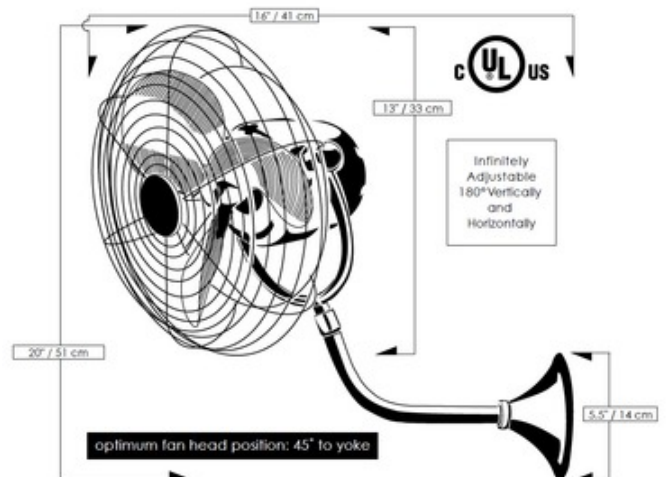

BRAND

Matthews Fan Company

DESCRIPTION

The Michelle Parede Wall Fan is reminiscent of the early 20th century. The fan head can be infinitely positioned vertically and horizontally across 180-degree arcs to provide maximum directional airflow. It can be mounted in small, awkward spaces or in front of HVAC ducts to make more efficient the heating, ventilation or air conditioning of any space. Available in Black, Bronzette, Brushed Brass, Brushed Nickel, Chrome, Brushed Copper, Polished Brass, Polished Copper, or Gloss White finishes with matching metal safety cage. Features a 31 degree blade pitch and 13 inch diameter head. Includes 3 speed Decora-style wall control in White. UL and cUL listed. Limited lifetime warranty.

Shown in: Black

| | |
|-------------|--------------------|
| SHADE COLOR | N/A |
| BODY FINISH | Black |
| WATTAGE | N/A |
| DIMMER | N/A |
| DIMENSIONS | 13"W x 20"H x 16"D |
| LAMP | N/A |

SPEC # MWG353410