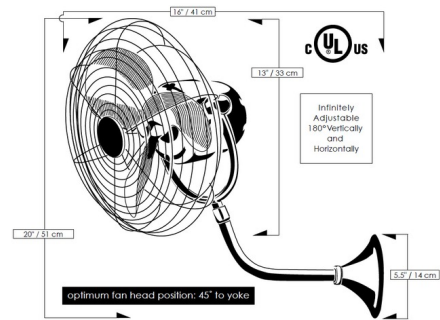

### Description

The Michelle Parede Wall Fan is reminiscent of the early 20th century. The fan head can be infinitely positioned vertically and horizontally across 180-degree arcs to provide maximum directional airflow. It can be mounted in small, awkward spaces or in front of HVAC ducts to make more efficient the heating, ventilation or air conditioning of any space. Available in a variety of finishes with matching metal safety cage. Features a 31 degree blade pitch and 13 inch diameter head. Includes 3 speed Decora-style wall control in White. UL and cUL listed. Limited lifetime warranty.

### Specifications

BLADE COLOR	N/A
BODY FINISH	Black
WATTAGE	N/A
DIMMER	N/A
DIMENSIONS	13"W x 20"H x 16"D
BULB	N/A
COUNTRY OF ORIGIN	Brazil

CLICK TO VIEW PRODUCT

Notes: