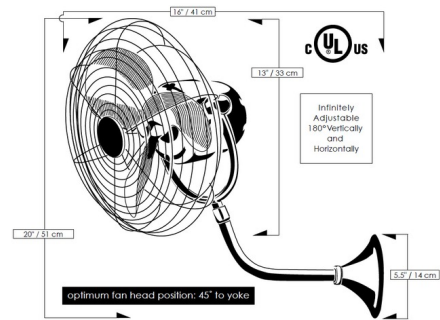

Description

The Michelle Parede Wall Fan is reminiscent of the early 20th century. The fan head can be infinitely positioned vertically and horizontally across 180-degree arcs to provide maximum directional airflow. It can be mounted in small, awkward spaces or in front of HVAC ducts to make more efficient the heating, ventilation or air conditioning of any space. Available in a variety of finishes with matching metal safety cage. Features a 31 degree blade pitch and 13 inch diameter head. Includes 3 speed Decora-style wall control in White. UL and cUL listed. Limited lifetime warranty.

Shown in black

Specifications

BLADE COLOR	N/A
BODY FINISH	Black
WATTAGE	N/A
DIMMER	N/A
DIMENSIONS	13\"W x 20\"H x 16\"D
BULB	N/A
COUNTRY OF ORIGIN	Brazil

CLICK TO VIEW PRODUCT

Notes: