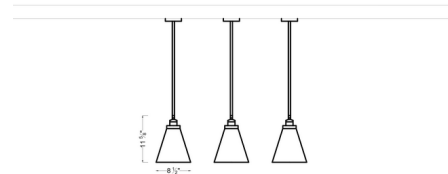

Shown in zinc / clear

CLICK TO VIEW PRODUCT

Notes: