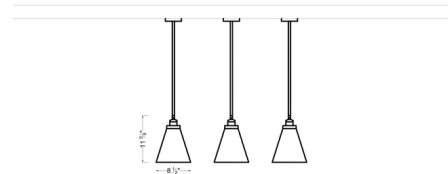

### Description

The Baskin Cone Pendant brings a clean simplicity, with hints of industrialism to your interior space. The smooth, cone shaped glass shade surrounds an edison bulb and casts warm shadows of light across your room.

### Specifications

COLOR	Clear
BODY FINISH	Polished Nickel
WATTAGE	60W
DIMMER	Standard 120V
DIMENSIONS	8.5"W x 11.625"H
BULB NOT INCLUDED	1 x Edison ST-Shape/Medium (E26)/60W/120V Incandescent
OTHER BULB OPTIONS	1 x A19/Medium (E26)/120V LED 1 x A19/Medium (E26)/220V Incandescent 1 x Edison ST-Shape/Medium (E26)/120V LED
COUNTRY OF ORIGIN	China

### Technical Information

PRODUCT DIMENSIONS . . . . . Adjustable Cable Length: 180"

Shown in polished nickel / clear

CLICK TO VIEW PRODUCT

Notes: