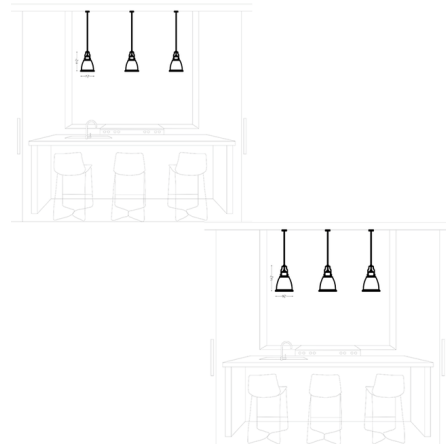

Lightology

lightology.com
866-954-4489
06-04-26

Project: _____

Company: _____

Location: _____ Fixture Type: _____

SPEC #: **SGL354602**

Approved On: _____ Approved By: _____

Hobson Clear Seedy Pendant By Generation Lighting

Description

The industrial-inspired Hobson Pendant brings a whole new level of modern detail and technology. Available in three sizes with an Oil Rubbed Bronze or Satin Nickel finish. Includes one 6 inch and three 12 inch downrods. ETL listed.

Shown in oil rubbed bronze / clear seeded

Specifications

COLOR N/A
BODY FINISH Oil Rubbed Bronze / Clear Seeded
WATTAGE 60W
DIMMER Standard 120V
DIMENSIONS 56.38"L x 7.5"W x 11.75"H
BULB NOT INCLUDED 1 x Edison/Medium (E26)/60W/120V Incandescent
COUNTRY OF ORIGIN China