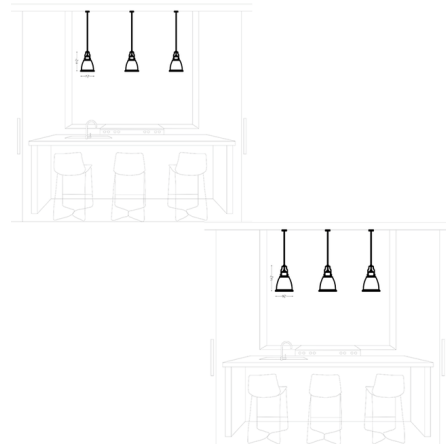

Lightology

lightology.com
866-954-4489
04-19-26

Project: _____

Company: _____

Location: _____ Fixture Type: _____

SPEC #: **SGL354602**

Approved On: _____ Approved By: _____

Hobson Clear Seedy Pendant By Generation Lighting

Description

The industrial-inspired Hobson Pendant brings a whole new level of modern detail and technology. Available in three sizes with an Oil Rubbed Bronze or Satin Nickel finish. Includes one 6 inch and three 12 inch downrods. ETL listed.

Shown in oil rubbed bronze / clear seeded

Specifications

COLOR N/A
BODY FINISH Oil Rubbed Bronze / Clear Seeded
WATTAGE 60W
DIMMER Standard 120V
DIMENSIONS 56.38"L x 7.5"W x 11.75"H
BULB NOT INCLUDED 1 x Edison/Medium (E26)/60W/120V Incandescent
COUNTRY OF ORIGIN China