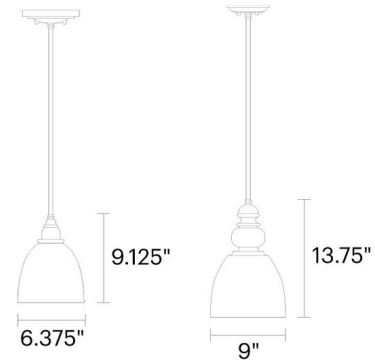

## Matrimonio Pendant By Generation Lighting

### Description

The Matrimonio Pendant features a Clear glass shade with a Driftwood and Dark Weathered Zinc finish and is available in two sizes. One 60 watt max 120 volt medium base bulb is required, but not included. Ideal for vintage-style filament bulbs. Small: 6.4 inch width x 9.1 inch height. Large: 9 inch width x 13.75 inch height. UL listed.

### Specifications

COLOR	Clear
BODY FINISH	Driftwood
WATTAGE	60W
DIMMER	Standard 120V
DIMENSIONS	9"W x 13.75"H
BULB NOT INCLUDED	1 x Edison/Medium (E26)/60W/120V Incandescent
COUNTRY OF ORIGIN	China

CLICK TO VIEW PRODUCT