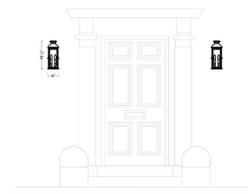

Description

The Pediment 2 Light Outdoor Wall Light draws inspiration from the iconic lanterns that line the streets of London. Its gracefully curved roofline pairs with clear glass panels to cast warm, inviting light throughout your outdoor space.

Shown in dark weathered zinc / clear seeded

Specifications

COLOR Clear Seeded
BODY FINISH Dark Weathered Zinc
WATTAGE 10W
DIMMER Standard 120V
DIMENSIONS 7"W x 18.13"H
BULB NOT INCLUDED 2 x B10/Candelabra (E12)/5W/120V LED
COUNTRY OF ORIGIN China