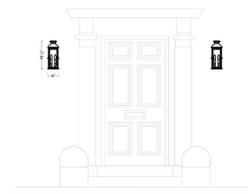

### Description

The Pediment 2 Light Outdoor Wall Light draws inspiration from the iconic lanterns that line the streets of London. Its gracefully curved roofline pairs with clear glass panels to cast warm, inviting light throughout your outdoor space.

### Specifications

COLOR . . . . . Clear Seeded  
BODY FINISH . . . . . Dark Weathered Zinc  
WATTAGE . . . . . 10W  
DIMMER . . . . . Standard 120V  
DIMENSIONS . . . . . 7"W x 18.13"H  
BULB NOT INCLUDED . . . . . 2 x B10/Candelabra (E12)/5W/120V LED  
COUNTRY OF ORIGIN . . . . . China