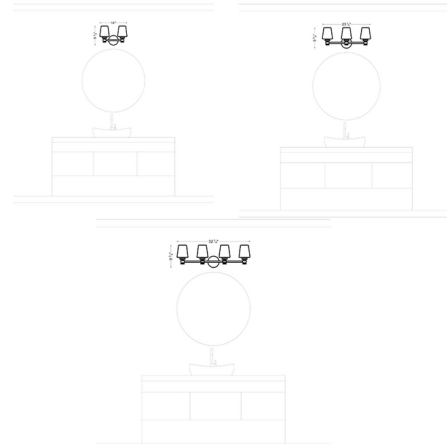

Description

The Xavierre Bathroom Vanity Light introduces a sleek, masculine aesthetic to your interior space. Featuring a bold X-pattern on each arm and complemented by cone-shaped shades, it casts warm, ambient light that enhances the atmosphere of your room.

Shown in satin nickel / opal etched

Specifications

COLOR Opal Etched
BODY FINISH Satin Nickel
WATTAGE 24W
DIMMER Standard 120V
DIMENSIONS 14"W x 9.75"H x 6.25"D
BULB NOT INCLUDED 2 x A19/Medium (E26)/12W/120V LED
COUNTRY OF ORIGIN China