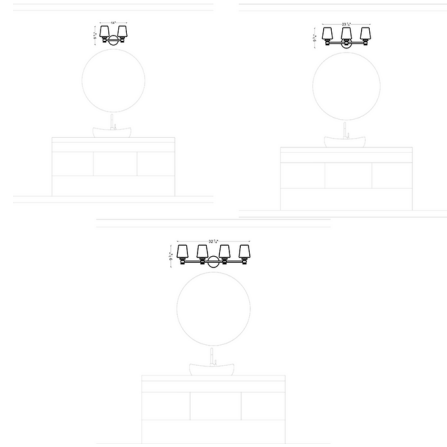

Description

The Xavierre Bathroom Vanity Light introduces a sleek, masculine aesthetic to your interior space. Featuring a bold X-pattern on each arm and complemented by cone-shaped shades, it casts warm, ambient light that enhances the atmosphere of your room.

Specifications

COLOR Opal Etched
BODY FINISH Satin Nickel
WATTAGE 24W
DIMMER Standard 120V
DIMENSIONS 14"W x 9.75"H x 6.25"D
BULB NOT INCLUDED 2 x A19/Medium (E26)/12W/120V LED
COUNTRY OF ORIGIN China

Shown in satin nickel / opal etched