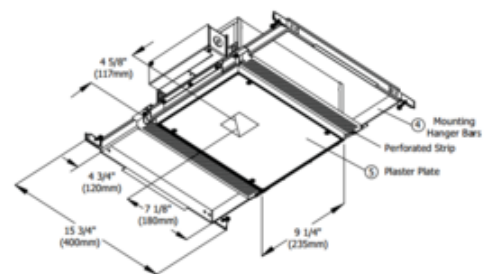

**DESIGNER**

Gregory Kay

**BRAND**

PureEdge Lighting

**DESCRIPTION**

Genna 3.5 Inch Square Aperture Ceramic Metal Halide Wall Wash Flangeless Trim and Housing is a specification grade recessed fixture which plasters into a drywall ceiling. Trim is made of die-cast aluminum with no-glare aperture and an ultra uniform field of light to top of wall. Mounts at 32 inch center to center and 40 inch from center to wall. Housing is IC and Airtight, suitable for remodel or new construction, and features a removable top for servicing from above. Aluminum plaster plate, primed and mounts flush with ceiling. Self-leveling, telescoping mounting bars extend to allow mounting between studs 16-24 inches, and designed to accommodate ceiling thickness from .50 to 1.25 inch. Includes standard 120 volt non-dimmable electronic ballast. Supplied with 39 watt ES16 bi-pin ceramic metal halide bulb with 24 degree beam spread and frosted prismatic lens to provide smooth beam patterns.

<b>TRIM COLOR</b>	N/A
<b>BODY FINISH</b>	Satin Aluminum
<b>WATTAGE</b>	39W
<b>DIMMER</b>	Not Dimmable
<b>DIMENSIONS</b>	9.25"L x 15.75"W x 8.6"H
<b>BULB INCLUDED</b>	
<b>LAMP</b>	1 x MR16/CX10/39W/120V High Intensity Discharge

*Technical Information*

<b>BEAM ANGLE</b>	24°
<b>FUNCTION</b>	Wall Washer
<b>CEILING TYPE</b>	Drywall Trimless/Flush
<b>HOUSING TYPE</b>	New construction IC Airtight
<b>APERTURE SHAPE</b>	Square

**SPEC #** EDG355850