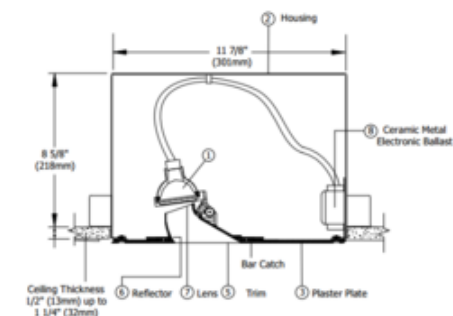

**DESIGNER**

Gregory Kay

**BRAND**

PureEdge Lighting

**DESCRIPTION**

Genna 3.5 Inch Square Aperture Ceramic Metal Halide Wall Wash Flangeless Trim and Housing is a specification grade recessed fixture which plasters into a drywall ceiling. Trim is made of die-cast aluminum with no-glare aperture and an ultra uniform field of light to top of wall. Mounts at 32 inch center to center and 40 inch from center to wall. Housing is IC and Airtight, suitable for remodel or new construction, and features a removable top for servicing from above. Aluminum plaster plate, primed and mounts flush with ceiling. Self-leveling, telescoping mounting bars extend to allow mounting between studs 16-24 inches, and designed to accommodate ceiling thickness from .50 to 1.25 inch. Includes standard 120 volt non-dimmable electronic ballast. Supplied with 39 watt ES16 bi-pin ceramic metal halide bulb with 24 degree beam spread and frosted prismatic lens to provide smooth beam patterns.

<b>TRIM COLOR</b>	N/A
<b>BODY FINISH</b>	Satin Aluminum
<b>WATTAGE</b>	39W
<b>DIMMER</b>	Not Dimmable
<b>DIMENSIONS</b>	9.25"L x 15.75"W x 8.6"H
<b>BULB INCLUDED</b>	
<b>LAMP</b>	1 x MR16/CX10/39W/120V High Intensity Discharge

*Technical Information*

<b>BEAM ANGLE</b>	24°
<b>FUNCTION</b>	Wall Washer
<b>CEILING TYPE</b>	Drywall Trimless/Flush
<b>HOUSING TYPE</b>	New construction IC Airtight
<b>APERTURE SHAPE</b>	Square

**SPEC #** EDG355850