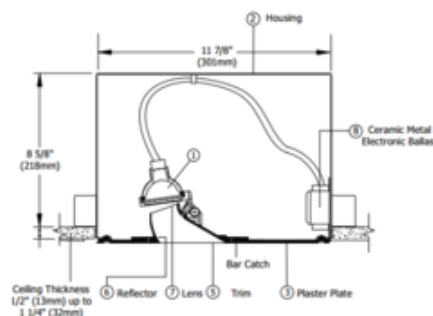

DESIGNER

Gregory Kay

BRAND

PureEdge Lighting

DESCRIPTION

Genna 3.5 Inch Square Aperture Ceramic Metal Halide Wall Wash Flangeless Trim and Housing is a specification grade recessed fixture which plasters into a drywall ceiling. Trim is made of die-cast aluminum with no-glare aperture and an ultra uniform field of light to top of wall. Mounts at 32 inch center to center and 40 inch from center to wall. Housing is IC and Airtight, suitable for remodel or new construction, and features a removable top for servicing from above. Aluminum plaster plate, primed and mounts flush with ceiling. Self-leveling, telescoping mounting bars extend to allow mounting between studs 16-24 inches, and designed to accommodate ceiling thickness from .50 to 1.25 inch. Includes standard 120 volt non-dimmable electronic ballast. Supplied with 39 watt ES16 bi-pin ceramic metal halide bulb with 24 degree beam spread and frosted prismatic lens to provide smooth beam patterns.

Shown in: Satin Aluminum

TRIM COLOR	N/A
BODY FINISH	Satin Aluminum
WATTAGE	39W
DIMMER	Not Dimmable
DIMENSIONS	9.25"L x 15.75"W x 8.6"H
LAMP	1 x MR16/GX10/39W/120V High Intensity Discharge

Technical Information

BEAM ANGLE	24°
FUNCTION	Wall Washer
CEILING TYPE	Drywall Trimless/Flush
HOUSING TYPE	New construction IC Airtight
APERTURE SHAPE	Square

ITEM NUMBER EDG355850

COMPANY

PROJECT

FIXTURE TYPE

APPROVED BY

DATE
