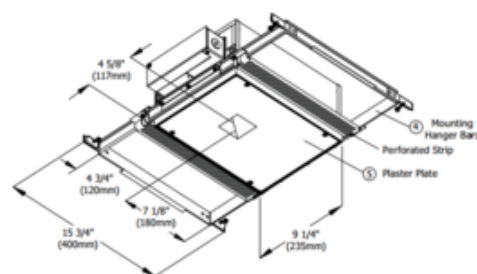

DESIGNER

Gregory Kay

BRAND

PureEdge Lighting

DESCRIPTION

Genna 3.5 Inch Square Aperture Ceramic Metal Halide Wall Wash Flangeless Trim and Housing is a specification grade recessed fixture which plasters into a drywall ceiling. Trim is made of die-cast aluminum with no-glare aperture and an ultra uniform field of light to top of wall. Mounts at 32 inch center to center and 40 inch from center to wall. Housing is IC and Airtight, suitable for remodel or new construction, and features a removable top for servicing from above. Aluminum plaster plate, primed and mounts flush with ceiling. Self-leveling, telescoping mounting bars extend to allow mounting between studs 16-24 inches, and designed to accommodate ceiling thickness from .50 to 1.25 inch. Includes standard 120 volt non-dimmable electronic ballast. Supplied with 39 watt ES16 bi-pin ceramic metal halide bulb with 24 degree beam spread and frosted prismatic lens to provide smooth beam patterns.

Shown in: Satin Aluminum

TRIM COLOR	N/A
BODY FINISH	Satin Aluminum
WATTAGE	39W
DIMMER	Not Dimmable
DIMENSIONS	9.25"L x 15.75"W x 8.6"H
LAMP	1 x MR16/GX10/39W/120V High Intensity Discharge

Technical Information

BEAM ANGLE	24°
FUNCTION	Wall Washer
CEILING TYPE	Drywall Trimless/Flush
HOUSING TYPE	New construction IC Airtight
APERTURE SHAPE	Square

ITEM NUMBER EDG355850

COMPANY

PROJECT

FIXTURE TYPE

APPROVED BY

DATE
