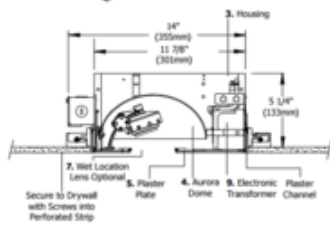

Fax: 773-883-6131

Phone: 866-954-4489

Address: 1718 W. Fullerton Ave. Chicago IL 60614

www.Lightology.com

Product Number: EDG355855			
Company:		Fixture Type:	Date: Apr 02, 2020
Project:		Approved By: