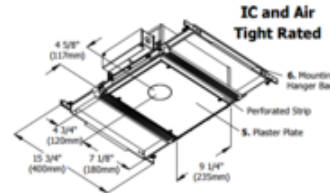

Fax: 773-883-6131

Phone: 866-954-4489

Address: 1718 W. Fullerton Ave. Chicago IL 60614

www.Lightology.com

Product Number: EDG355855			
Company:		Fixture Type:	Date: Apr 02, 2020
Project:		Approved By: