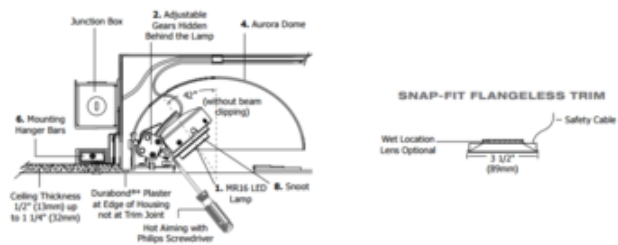

Fax: 773-883-6131

Phone: 866-954-4489

Address: 1718 W. Fullerton Ave. Chicago IL 60614

www.Lightology.com

Product Number: EDG355855			
Company:		Fixture Type:	Date: Apr 02, 2020
Project:		Approved By: