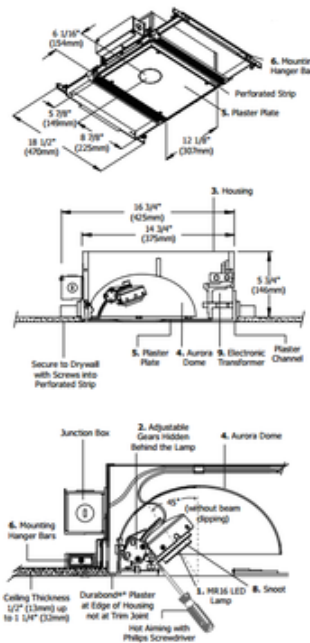

# Aurora 3.3IN RD Edge LED Trimless Downlight / Housing

**Designer:** Gregory Kay

**Description:**

Aurora LED 3.3 Inch Aperture Round Edge Trimless Downlight with Housing is a specification grade, recessed adjustable accent fixture for plaster or drywall construction. A flush mounted rigid plaster plate, which is finished into the ceiling, maintains a flat finish. Combining the knife edge 3.3 inch aperture with the Aurora dome and tilt gear hidden behind the lamps creates a clean internal look. Fixture offers hot aiming with 0 to 45 degree vertical adjustment and 362 degree horizontal rotation without beam clipping. Precision machined gear adjustment is concealed behind the lamp. Features self locking tilt and manual locking horizontal rotation. Includes snoot to control internal light spill. The snoot secures the lamp to the pan tilt mechanism and allows for easy relamping. Housing is made of die formed aluminum and includes one 12 volt 15 watt electronic low voltage transformers for MR16 LEDs. Housing is IC and Air-Tight, suitable for remodel or new construction. Dome features an anodized soft haze finish. Hides electrical hardware and tilts for easy access to junction box and transformer. One 12 volt MR16 LED 7-9 watt bulb, equivalent to a 50 or 65 watt halogen, is required, but sold separately. Only use LED retrofit lamps designed for use in enclosed fixtures. Operate with most electronic low voltage

Shown in: White/ Haze Dome

**List Price:** \$670.00  
**Our Price:** \$536.00

**Shade Color:** N/A  
**Body Finish:** White/ Haze Dome  
**Lamp:** 1 x LED/9W/12V LED  
**Wattage:** 9W  
**Dimmer:** Low Voltage Electronic  
**Dimensions:** 14.75"L x 12.1"W x 5.75"H

**Technical Information**

**Function:** Adjustable Accent  
**Ceiling Type:** Drywall with Trim  
**Housing Type:** New construction IC  
**Aperture Shape:** Round  
**Aperture Size:** 3.300"

Product Number: <b>EDG355866</b>			
Company:		Fixture Type:	Date: Jan 27, 2020
Project:		Approved By:	