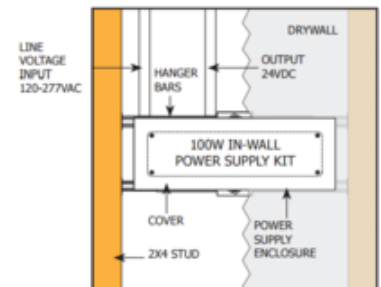

BRAND

PureEdge Lighting

DESCRIPTION

The PSB-100W-ELV-24VDC-IW Class 2 LED In-Wall Power Supply accepts input voltage of 120 volts AC and outputs 24 volts DC power up to 96 watts. Can be used as a dimmable or non-dim power supply. Features short circuit and overload protection. In Wall Power Supply Kit includes power supply, box cover and stud hangers for installing junction box in wall. Power Input: 120VAC, 60Hz. Power Output: Class 2, 24VDC, 4A, 96 watts maximum. For indoor applications only. To avoid overheating the power supply, install it in a ventilated remote location where air flows. Maintain proper spacing among power supplies when multiple power supplies are installed in the same remote location. Dimmable with an electronic low voltage dimmer (tested and approved: Lutron Diva DVELV-300P, Lutron Skylark SELV-300P, Lutron Maestro MAELV-600, Lutron Radio RA 2, or Legrand Adorne ADTP703TU, sold separately. ETL listed. 14.25 inch width x 5.1 inch depth x 2.1 inch height.

Shown in: Black

SHADE COLOR	N/A
BODY FINISH	Black
LAMP	1 x LED/96W/24V LED
WATTAGE	96W
DIMMER	Low Voltage Electronic
DIMENSIONS	14.25"W x 5.1"H x 2.1"D

Top View

Side View

ITEM NUMBER EDG355872

COMPANY	PROJECT	FIXTURE TYPE	APPROVED BY	DATE