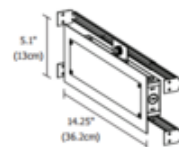

Shown in: Black

SHADE COLOR	N/A
BODY FINISH	Black
LAMP	1 x LED/96W/24V LED
WATTAGE	96W
DIMMER	Low Voltage Electronic
DIMENSIONS	14.25"W x 5.1"H x 2.1"D

Top View

Side View

ITEM NUMBER EDG355872

COMPANY	PROJECT	FIXTURE TYPE	APPROVED BY	DATE