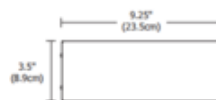

BRAND

PureEdge Lighting

DESCRIPTION

The PSB-100W-ELV-24VDC-IW Class 2 LED In-Wall Power Supply accepts input voltage of 120 volts AC and outputs 24 volts DC power up to 96 watts. Can be used as a dimmable or non-dim power supply. Features short circuit and overload protection. In Wall Power Supply Kit includes power supply, box cover and stud hangers for installing junction box in wall. Power Input: 120VAC, 60Hz. Power Output: Class 2, 24VDC, 4A, 96 watts maximum. For indoor applications only. To avoid overheating the power supply, install it in a ventilated remote location where air flows. Maintain proper spacing among power supplies when multiple power supplies are installed in the same remote location. Dimmable with an electronic low voltage dimmer (tested and approved: Lutron Diva DVELV-300P, Lutron Skylark SELV-300P, Lutron Maestro MAELV-600, Lutron Radio RA 2, or Legrand Adorne ADTP703TU, sold separately. ETL listed. 14.25 inch width x 5.1 inch depth x 2.1 inch height.

Shown in: Black

SHADE COLOR	N/A
BODY FINISH	Black
LAMP	1 x LED/96W/24V LED
WATTAGE	96W
DIMMER	Low Voltage Electronic
DIMENSIONS	14.25"W x 5.1"H x 2.1"D

Top View

Side View

ITEM NUMBER EDG355872

COMPANY	PROJECT	FIXTURE TYPE	APPROVED BY	DATE